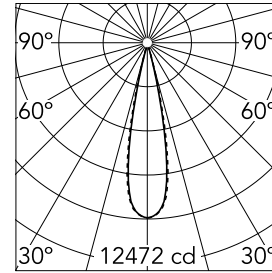

Light Shadow Fixed No Trim 8 Spots Optic Medium

03.9253.40A - White/Gold

Recessed integrated luminaire with 8 LED lighting spots. Remote power supply included (220-240V).

Main specifications

Number of heads	1	Net lumen (lm)	1866
Lamp category	LED	Mountings	Ceiling recessed
Power (W)	21.6W	Environment	Indoor
CCT (K)	3000K		
CRI	90		

Optical

Lighting type	Direct
LED type	Power LED
Light distribution	Symmetric
Optical type	Medium
Beam angle (°)	22
Beam angle C90-270 (°)	22

Beam Angle:	22°		
h(m)	E(lx)	D(m)	
1	12472	0.39	
2	3118	0.78	
3	1386	1.17	
4	779	1.56	
5	499	1.95	

Luminous flux luminaire
1866 lm (EXTREME CUT OFF)

Electrical

Frequency (Hz)	50/60	Emergency	Without
Voltage (V)	220.00	Insulation class	II
Dimmable	No		
Driver	Remote		
Driver type	Electronic		

Physical

Color	White/Gold
Orientation	Fixed
Recessed depth (mm)	75
Weight (kg)	0.50
Length (mm)	280