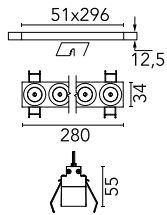

Light Shadow Fixed No Trim 8 Spots Optic Medium

03.9253.40A - White/Gold

Recessed integrated luminaire with 8 LED lighting spots. Remote power supply included (220-240V).

Main specifications

Number of heads	1	Net lumen (lm)	1866
Lamp category	LED	Mountings	Ceiling recessed
Power (W)	21.6W	Environment	Indoor
CCT (K)	3000K		
CRI	90		

Optical

Lighting type	Direct
LED type	Power LED
Light distribution	Symmetric
Optical type	Medium
Beam angle (°)	22
Beam angle C90-270 (°)	22

Beam Angle:	22°		
h(m)	E(lx)	D(m)	
1	12472	0.39	
2	3118	0.78	
3	1386	1.17	
4	779	1.56	
5	499	1.95	

Luminous flux luminaire
1866 lm (EXTREME CUT OFF)

Electrical

Frequency (Hz)	50/60	Emergency	Without
Voltage (V)	220.00	Insulation class	II
Dimmable	No		
Driver	Remote		
Driver type	Electronic		

Physical

Color	White/Gold
Orientation	Fixed
Recessed depth (mm)	75
Weight (kg)	0.50
Length (mm)	280