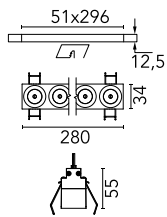

Note

It requires a pre-installation frame, to be ordered separately.