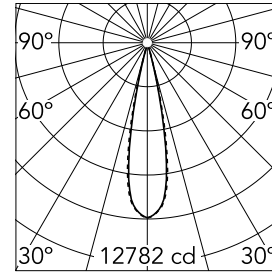

Light Shadow Fixed No Trim 8 Spots Optic Medium

03.9252.40A - White/Chrome

Recessed integrated luminaire with 8 LED lighting spots. Remote power supply included (220-240V).

Main specifications

Number of heads	1	Net lumen (lm)	1900
Lamp category	LED	Mountings	Ceiling recessed
Power (W)	21.6W	Environment	Indoor dry location
CCT (K)	3000K		
CRI	90		

Optical

Lighting type	Direct
LED type	Power LED
Light distribution	Symmetric
Optical type	Medium
Beam angle (°)	22
Beam angle C90-270 (°)	22

Beam Angle:	22°		
h(m)	E(lx)	D(m)	
1	12782	0.39	
2	3196	0.77	
3	1420	1.16	
4	799	1.55	
5	511	1.94	

Luminous flux luminaire
1900 lm (EXTREME CUT OFF)

Electrical

Frequency (Hz)	50/60	Insulation class	II
Voltage (V)	220.00		
Dimmable	No		
Driver	Remote included		
Emergency	Without		

Physical

Color	White/Chrome
Orientation	Fixed
Recessed depth (mm)	75
Weight (kg)	0.50
Length (mm)	280