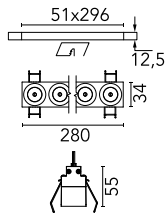

Electrical

Frequency (Hz)	50/60	Insulation class	II
Voltage (V)	220.00		
Dimmable	No		
Driver	Remote included		
Emergency	Without