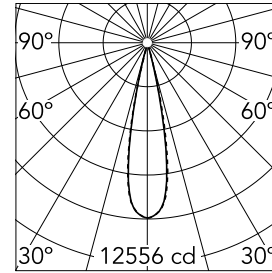

### Main specifications

<b>Number of heads</b>	1	<b>Net lumen (lm)</b>	1878
<b>Lamp category</b>	LED	<b>Mountings</b>	Ceiling recessed
<b>Power (W)</b>	21.6W	<b>Environment</b>	Indoor dry location
<b>CCT (K)</b>	3000K		
<b>CRI</b>	90		

### Optical

<b>Lighting type</b>	Direct
<b>LED type</b>	Power LED
<b>Light distribution</b>	Symmetric
<b>Optical type</b>	Medium
<b>Beam angle (°)</b>	22
<b>Beam angle C90-270 (°)</b>	22

<b>Beam Angle:</b>	22°		
<b>h(m)</b>	<b>E(lx)</b>	<b>D(m)</b>	
1	12556	0.39	
2	3139	0.78	
3	1395	1.17	
4	785	1.56	
5	502	1.95	

Luminous flux luminaire  
1878 lm (EXTREME CUT OFF)

### Physical

<b>Color</b>	White/White
<b>Orientation</b>	Fixed
<b>Recessed depth (mm)</b>	75
<b>Weight (kg)</b>	0.50
<b>Length (mm)</b>	280