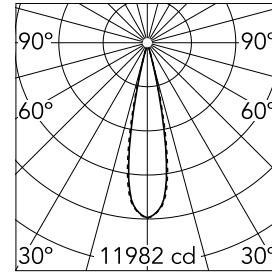

### Optical

<b>Lighting type</b>	Direct
<b>LED type</b>	Power LED
<b>Light distribution</b>	Symmetric
<b>Optical type</b>	Medium
<b>Beam angle (°)</b>	22
<b>Beam angle C90-270 (°)</b>	22

<b>Beam Angle:</b>	22°		
<b>h(m)</b>	<b>E(lx)</b>	<b>D(m)</b>	
1	11982	0.39	
2	2995	0.77	
3	1331	1.16	
4	749	1.55	
5	479	1.94	

Luminous flux luminaire  
1781 lm (EXTREME CUT OFF)

### Physical

<b>Color</b>	Black/Gold
<b>Orientation</b>	Fixed
<b>Recessed depth (mm)</b>	75
<b>Weight (kg)</b>	0.50
<b>Length (mm)</b>	280