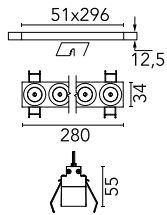

## Light Shadow Fixed No Trim 8 Spots Optic Medium

03.9243.14A - Black/Gold

Recessed integrated luminaire with 8 LED lighting spots. Remote power supply included (220-240V).

### Physical

<b>Color</b>	Black/Gold
<b>Orientation</b>	Fixed
<b>Recessed depth (mm)</b>	75
<b>Weight (kg)</b>	0.50
<b>Length (mm)</b>	280