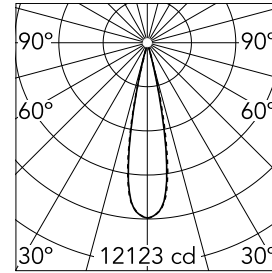

Light Shadow Fixed No Trim 8 Spots Optic Medium

03.9242.40A - White/Chrome

Recessed integrated luminaire with 8 LED lighting spots. Remote power supply included (220-240V).

Main specifications

Number of heads	1	Net lumen (lm)	1813
Lamp category	LED	Mountings	Ceiling recessed
Power (W)	21.6W	Environment	Indoor dry location
CCT (K)	2700K		
CRI	90		

Optical

Lighting type	Direct
LED type	Power LED
Light distribution	Symmetric
Optical type	Medium
Beam angle (°)	22
Beam angle C90-270 (°)	22

Beam Angle:	22°		
	h(m)	E(lx)	D(m)
1	12123	0.39	
2	3031	0.78	
3	1347	1.17	
4	758	1.56	
5	485	1.95	

Luminous flux luminaire
1813 lm (EXTREME CUT OFF)

Electrical

Frequency (Hz)	50/60	Insulation class	II
Voltage (V)	220.00		
Dimmable	No		
Driver	Remote included		
Emergency	Without		

Physical

Color	White/Chrome
Orientation	Fixed
Recessed depth (mm)	75
Weight (kg)	0.50
Length (mm)	280