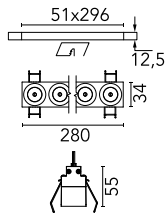

Light Shadow Fixed No Trim 8 Spots Optic Medium

03.9242.40A - White/Chrome

Recessed integrated luminaire with 8 LED lighting spots. Remote power supply included (220-240V).

Main specifications

Number of heads	1	Net lumen (lm)	1813
Lamp category	LED	Mountings	Ceiling recessed
Power (W)	21.6W	Environment	Indoor dry location
CCT (K)	2700K		
CRI	90		

Optical

Lighting type	Direct
LED type	Power LED
Light distribution	Symmetric
Optical type	Medium
Beam angle (°)	22
Beam angle C90-270 (°)	22

Beam Angle:	22°		
	h(m)	E(lx)	D(m)
1	12123	0.39	
2	3031	0.78	
3	1347	1.17	
4	758	1.56	
5	485	1.95	

Luminous flux luminaire
1813 lm (EXTREME CUT OFF)

Electrical

Frequency (Hz)	50/60	Insulation class	II
Voltage (V)	220.00		
Dimmable	No		
Driver	Remote included		
Emergency	Without		

Physical

Color	White/Chrome
Orientation	Fixed
Recessed depth (mm)	75
Weight (kg)	0.50
Length (mm)	280