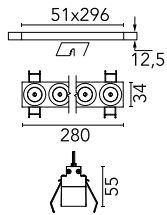

Light Shadow Fixed No Trim 8 Spots Optic Flood

03.9257.14A - Black/Chrome

Recessed integrated luminaire with 8 LED lighting spots. Remote power supply included (220-240V).

Main specifications

Number of heads	1	Net lumen (lm)	1901
Lamp category	LED	Mountings	Ceiling recessed
Power (W)	21.6W	Environment	Indoor
CCT (K)	3000K		
CRI	90		

Optical

Lighting type	Direct
LED type	Power LED
Light distribution	Symmetric
Optical type	Flood
Beam angle (°)	33
Beam angle C90-270 (°)	33

Beam Angle:	33°		
h(m)	E(lx)	D(m)	
1	5886	0.60	
2	1472	1.19	
3	654	1.79	
4	368	2.38	
5	235	2.98	

Luminous flux luminaire
1901 lm (EXTREME CUT OFF)

Electrical

Frequency (Hz)	50/60	Emergency	Without
Voltage (V)	220.00	Insulation class	II
Dimmable	No		
Driver	Remote		
Driver type	Electronic		

Physical

Color	Black/Chrome
Orientation	Fixed
Recessed depth (mm)	75
Weight (kg)	0.50
Length (mm)	280