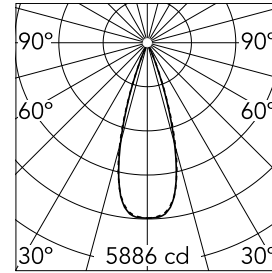

Light Shadow Fixed No Trim 8 Spots Optic Flood

03.9257.14A - Black/Chrome

Recessed integrated luminaire with 8 LED lighting spots. Remote power supply included (220-240V).

Main specifications

Number of heads	1	Net lumen (lm)	1901
Lamp category	LED	Mountings	Ceiling recessed
Power (W)	21.6W	Environment	Indoor
CCT (K)	3000K		
CRI	90		

Optical

Lighting type	Direct
LED type	Power LED
Light distribution	Symmetric
Optical type	Flood
Beam angle (°)	33
Beam angle C90-270 (°)	33

Beam Angle:	33°		
h(m)	E(lx)	D(m)	
1	5886	0.60	
2	1472	1.19	
3	654	1.79	
4	368	2.38	
5	235	2.98	

Luminous flux luminaire
1901 lm (EXTREME CUT OFF)

Electrical

Frequency (Hz)	50/60	Emergency	Without
Voltage (V)	220.00	Insulation class	II
Dimmable	No		
Driver	Remote		
Driver type	Electronic		

Physical

Color	Black/Chrome
Orientation	Fixed
Recessed depth (mm)	75
Weight (kg)	0.50
Length (mm)	280