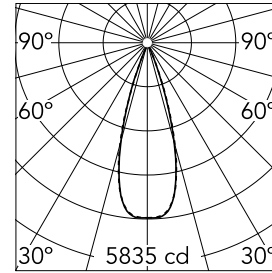

Light Shadow Fixed No Trim 8 Spots Optic Flood

03.9255.40A - White/White

Recessed integrated luminaire with 8 LED lighting spots. Remote power supply included (220-240V).

Main specifications

Number of heads	1	Net lumen (lm)	1872
Lamp category	LED	Mountings	Ceiling recessed
Power (W)	21.6W	Environment	Indoor dry location
CCT (K)	3000K		
CRI	90		

Optical

Lighting type	Direct
LED type	Power LED
Light distribution	Symmetric
Optical type	Flood
Beam angle (°)	33
Beam angle C90-270 (°)	33

Beam Angle:	33°		
h(m)	E(lx)	D(m)	
1	5835	0.59	
2	1459	1.18	
3	648	1.78	
4	365	2.37	
5	233	2.96	

Luminous flux luminaire
1872 lm (EXTREME CUT OFF)

Electrical

Frequency (Hz)	50/60	Insulation class	II
Voltage (V)	220.00		
Dimmable	No		
Driver	Remote included		
Emergency	Without		

Physical

Color	White/White
Orientation	Fixed
Recessed depth (mm)	75
Weight (kg)	0.50
Length (mm)	280