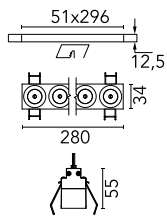

Light Shadow Fixed No Trim 8 Spots Optic Flood

03.9255.40A - White/White

Recessed integrated luminaire with 8 LED lighting spots. Remote power supply included (220-240V).

Main specifications

Number of heads	1	Net lumen (lm)	1872
Lamp category	LED	Mountings	Ceiling recessed
Power (W)	21.6W	Environment	Indoor dry location
CCT (K)	3000K		
CRI	90		

Optical

Lighting type	Direct
LED type	Power LED
Light distribution	Symmetric
Optical type	Flood
Beam angle (°)	33
Beam angle C90-270 (°)	33

Beam Angle:	33°		
h(m)	E(lx)	D(m)	
1	5835	0.59	
2	1459	1.18	
3	648	1.78	
4	365	2.37	
5	233	2.96	

Luminous flux luminaire
1872 lm (EXTREME CUT OFF)

Electrical

Frequency (Hz)	50/60	Insulation class	II
Voltage (V)	220.00		
Dimmable	No		
Driver	Remote included		
Emergency	Without		

Physical

Color	White/White
Orientation	Fixed
Recessed depth (mm)	75
Weight (kg)	0.50
Length (mm)	280