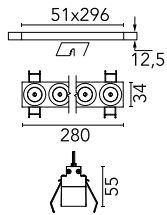

Light Shadow Fixed No Trim 8 Spots Optic Flood

03.9246.40A - White/Black

Recessed integrated luminaire with 8 LED lighting spots. Remote power supply included (220-240V).

Main specifications

Number of heads	1	Net lumen (lm)	1735
Lamp category	LED	Mountings	Ceiling recessed
Power (W)	21.6W	Environment	Indoor dry location
CCT (K)	2700K		
CRI	90		

Optical

Lighting type	Direct
LED type	Power LED
Light distribution	Symmetric
Optical type	Flood
Beam angle (°)	33
Beam angle C90-270 (°)	33

Beam Angle:	33°		
h(m)	E(lx)	D(m)	
1	5426	0.60	
2	1357	1.19	
3	603	1.79	
4	339	2.39	
5	217	2.99	

Luminous flux luminaire
1735 lm (EXTREME CUT OFF)

Electrical

Frequency (Hz)	50/60	Insulation class	II
Voltage (V)	220.00		
Dimmable	No		
Driver	Remote included		
Emergency	Without		

Physical

Color	White/Black
Orientation	Fixed
Recessed depth (mm)	75
Weight (kg)	0.50
Length (mm)	280