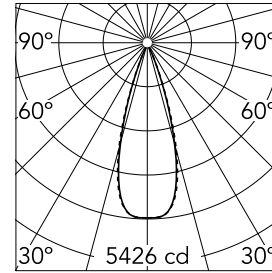

Light Shadow Fixed No Trim 8 Spots Optic Flood

03.9246.40A - White/Black

Recessed integrated luminaire with 8 LED lighting spots. Remote power supply included (220-240V).

Main specifications

Number of heads	1	Net lumen (lm)	1735
Lamp category	LED	Mountings	Ceiling recessed
Power (W)	21.6W	Environment	Indoor dry location
CCT (K)	2700K		
CRI	90		

Optical

Lighting type	Direct
LED type	Power LED
Light distribution	Symmetric
Optical type	Flood
Beam angle (°)	33
Beam angle C90-270 (°)	33

Beam Angle:	33°		
h(m)	E(lx)	D(m)	
1	5426	0.60	
2	1357	1.19	
3	603	1.79	
4	339	2.39	
5	217	2.99	

Luminous flux luminaire
1735 lm (EXTREME CUT OFF)

Electrical

Frequency (Hz)	50/60	Insulation class	II
Voltage (V)	220.00		
Dimmable	No		
Driver	Remote included		
Emergency	Without		

Physical

Color	White/Black
Orientation	Fixed
Recessed depth (mm)	75
Weight (kg)	0.50
Length (mm)	280