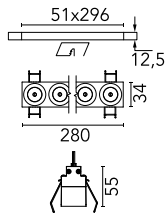

Light Shadow Fixed No Trim 8 Spots Optic Flood

■ ■ 03.9246.14A - Black/Black

Recessed integrated luminaire with 8 LED lighting spots. Remote power supply included (220-240V).

Main specifications

Number of heads	1	Net lumen (lm)	1735
Lamp category	LED	Mountings	Ceiling recessed
Power (W)	21.6W	Environment	Indoor dry location
CCT (K)	2700K		
CRI	90		

Optical

Lighting type	Direct
LED type	Power LED
Light distribution	Symmetric
Optical type	Flood
Beam angle (°)	33
Beam angle C90-270 (°)	33

Beam Angle:	33°		
h(m)	E(lx)	D(m)	
1	5426	0.60	
2	1357	1.19	
3	603	1.79	
4	339	2.39	
5	217	2.99	

Luminous flux luminaire
1735 lm (EXTREME CUT OFF)

Electrical

Frequency (Hz)	50/60	Insulation class	II
Voltage (V)	220.00		
Dimmable	No		
Driver	Remote included		
Emergency	Without		

Physical

Color	Black/Black
Orientation	Fixed
Recessed depth (mm)	75
Weight (kg)	0.50
Length (mm)	280