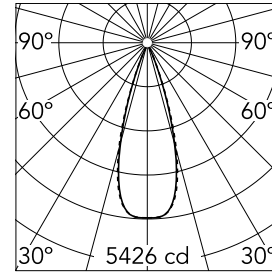

Light Shadow Fixed No Trim 8 Spots Optic Flood

■ ■ 03.9246.14A - Black/Black

Recessed integrated luminaire with 8 LED lighting spots. Remote power supply included (220-240V).

Main specifications

Number of heads	1	Net lumen (lm)	1735
Lamp category	LED	Mountings	Ceiling recessed
Power (W)	21.6W	Environment	Indoor dry location
CCT (K)	2700K		
CRI	90		

Optical

Lighting type	Direct
LED type	Power LED
Light distribution	Symmetric
Optical type	Flood
Beam angle (°)	33
Beam angle C90-270 (°)	33

Beam Angle:	33°		
h(m)	E(lx)	D(m)	
1	5426	0.60	
2	1357	1.19	
3	603	1.79	
4	339	2.39	
5	217	2.99	

Luminous flux luminaire
1735 lm (EXTREME CUT OFF)

Electrical

Frequency (Hz)	50/60	Insulation class	II
Voltage (V)	220.00		
Dimmable	No		
Driver	Remote included		
Emergency	Without		

Physical

Color	Black/Black
Orientation	Fixed
Recessed depth (mm)	75
Weight (kg)	0.50
Length (mm)	280