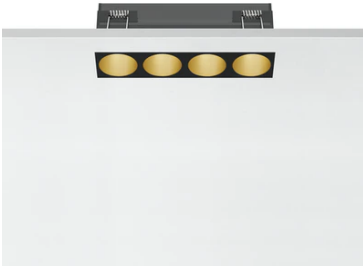

## Light Shadow Fixed No Trim 4 Spots Optic Wide Flood

03.8365.14A - Black/Gold

Recessed integrated luminaire with 4 LED lighting spots. Remote power supply included (220-240V).

### Main specifications

<b>Number of heads</b>	1	<b>Net lumen (lm)</b>	764
<b>Lamp category</b>	LED	<b>Mountings</b>	Ceiling recessed
<b>Power (W)</b>	10.8W	<b>Environment</b>	Indoor dry location
<b>CCT (K)</b>	3000K		
<b>CRI</b>	90		

Luminous flux luminaire  
764 lm (EXTREME CUT OFF)

### Physical

<b>Color</b>	Black/Gold
<b>Orientation</b>	Fixed
<b>Recessed depth (mm)</b>	75
<b>Weight (kg)</b>	0.34
<b>Length (mm)</b>	140