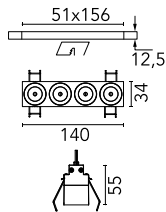

Electrical

Frequency (Hz)	50/60	Insulation class	II
Voltage (V)	220.00		
Dimmable	No		
Driver	Remote included		
Emergency	Without