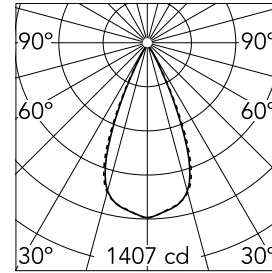

## Light Shadow Fixed No Trim 4 Spots Optic Wide Flood

03.8365.14A - Black/Gold

Recessed integrated luminaire with 4 LED lighting spots. Remote power supply included (220-240V).

### Optical

<b>Lighting type</b>	Direct
<b>LED type</b>	Power LED
<b>Light distribution</b>	Symmetric
<b>Optical type</b>	Wide flood
<b>Beam angle (°)</b>	46
<b>Beam angle C90-270 (°)</b>	46

<b>Beam Angle:</b>	46°		
<b>h(m)</b>	<b>E(lx)</b>	<b>D(m)</b>	
1	1407	0.84	
2	352	1.69	
3	156	2.53	
4	88	3.38	
5	56	4.22	

Luminous flux luminaire  
764 lm (EXTREME CUT OFF)

### Physical

<b>Color</b>	Black/Gold
<b>Orientation</b>	Fixed
<b>Recessed depth (mm)</b>	75
<b>Weight (kg)</b>	0.34
<b>Length (mm)</b>	140