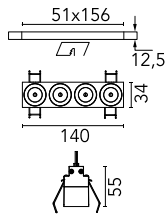

## Light Shadow Fixed No Trim 4 Spots Optic Wide Flood

03.8361.40A - White/Gold

Recessed integrated luminaire with 4 LED lighting spots. Remote power supply included (220-240V).

### Main specifications

<b>Number of heads</b>	1	<b>Net lumen (lm)</b>	716
<b>Lamp category</b>	LED	<b>Mountings</b>	Ceiling recessed
<b>Power (W)</b>	10.8W	<b>Environment</b>	Indoor
<b>CCT (K)</b>	2700K		
<b>CRI</b>	90		

### Physical

<b>Color</b>	White/Gold
<b>Orientation</b>	Fixed
<b>Recessed depth (mm)</b>	75
<b>Weight (kg)</b>	0.34
<b>Length (mm)</b>	140