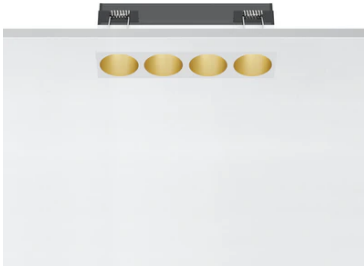

## Light Shadow Fixed No Trim 4 Spots Optic Wide Flood

03.8361.40A - White/Gold

Recessed integrated luminaire with 4 LED lighting spots. Remote power supply included (220-240V).

### Main specifications

<b>Number of heads</b>	1	<b>Net lumen (lm)</b>	716
<b>Lamp category</b>	LED	<b>Mountings</b>	Ceiling recessed
<b>Power (W)</b>	10.8W	<b>Environment</b>	Indoor
<b>CCT (K)</b>	2700K		
<b>CRI</b>	90		

Luminous flux luminaire  
716 lm (EXTREME CUT OFF)

### Physical

<b>Color</b>	White/Gold
<b>Orientation</b>	Fixed
<b>Recessed depth (mm)</b>	75
<b>Weight (kg)</b>	0.34
<b>Length (mm)</b>	140