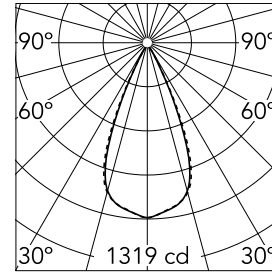

## Light Shadow Fixed No Trim 4 Spots Optic Wide Flood

03.8361.40A - White/Gold

Recessed integrated luminaire with 4 LED lighting spots. Remote power supply included (220-240V).

### Optical

<b>Lighting type</b>	Direct
<b>LED type</b>	Power LED
<b>Light distribution</b>	Symmetric
<b>Optical type</b>	Wide flood
<b>Beam angle (°)</b>	46
<b>Beam angle C90-270 (°)</b>	46

<b>Beam Angle:</b>	46°		
<b>h(m)</b>	<b>E(lx)</b>	<b>D(m)</b>	
1	1319	0.84	
2	330	1.69	
3	147	2.53	
4	82	3.38	
5	53	4.22	

Luminous flux luminaire  
716 lm (EXTREME CUT OFF)

### Physical

<b>Color</b>	White/Gold
<b>Orientation</b>	Fixed
<b>Recessed depth (mm)</b>	75
<b>Weight (kg)</b>	0.34
<b>Length (mm)</b>	140