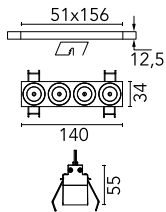

Light Shadow Fixed No Trim 4 Spots Optic Wide Flood

03.8360.40A - White/Chrome

Recessed integrated luminaire with 4 LED lighting spots. Remote power supply included (220-240V).

Main specifications

Number of heads	1	Net lumen (lm)	739
Lamp category	LED	Mountings	Ceiling recessed
Power (W)	10.8W	Environment	Indoor dry location
CCT (K)	2700K		
CRI	90		

Optical

Lighting type	Direct
LED type	Power LED
Light distribution	Symmetric
Optical type	Wide flood
Beam angle (°)	44
Beam angle C90-270 (°)	44

Beam Angle:	44°		
h(m)	E(lx)	D(m)	
1	1541	0.80	
2	385	1.60	
3	171	2.40	
4	96	3.19	
5	62	3.99	

Luminous flux luminaire
739 lm (EXTREME CUT OFF)

Electrical

Frequency (Hz)	50/60	Insulation class	II
Voltage (V)	220.00		
Dimmable	No		
Driver	Remote included		
Emergency	Without		

Physical

Color	White/Chrome
Orientation	Fixed
Recessed depth (mm)	75
Weight (kg)	0.34
Length (mm)	140