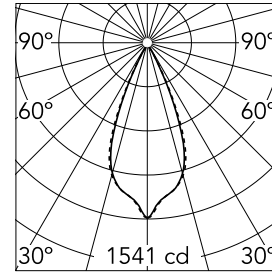

Light Shadow Fixed No Trim 4 Spots Optic Wide Flood

03.8360.40A - White/Chrome

Recessed integrated luminaire with 4 LED lighting spots. Remote power supply included (220-240V).

Main specifications

Number of heads	1	Net lumen (lm)	739
Lamp category	LED	Mountings	Ceiling recessed
Power (W)	10.8W	Environment	Indoor dry location
CCT (K)	2700K		
CRI	90		

Optical

Lighting type	Direct
LED type	Power LED
Light distribution	Symmetric
Optical type	Wide flood
Beam angle (°)	44
Beam angle C90-270 (°)	44

Beam Angle:	44°		
h(m)	E(lx)	D(m)	
1	1541	0.80	
2	385	1.60	
3	171	2.40	
4	96	3.19	
5	62	3.99	

Luminous flux luminaire
739 lm (EXTREME CUT OFF)

Electrical

Frequency (Hz)	50/60	Insulation class	II
Voltage (V)	220.00		
Dimmable	No		
Driver	Remote included		
Emergency	Without		

Physical

Color	White/Chrome
Orientation	Fixed
Recessed depth (mm)	75
Weight (kg)	0.34
Length (mm)	140