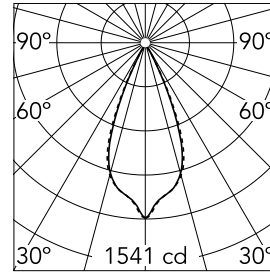

Light Shadow Fixed No Trim 4 Spots Optic Wide Flood

03.8360.14A - Black/Chrome

Recessed integrated luminaire with 4 LED lighting spots. Remote power supply included (220-240V).

Main specifications

Number of heads	1	Net lumen (lm)	739
Lamp category	LED	Mountings	Ceiling recessed
Power (W)	10.8W	Environment	Indoor
CCT (K)	2700K		
CRI	90		

Optical

Lighting type	Direct
LED type	Power LED
Light distribution	Symmetric
Optical type	Wide flood
Beam angle (°)	44
Beam angle C90-270 (°)	44

Beam Angle: 44°		
h(m)	E(lx)	D(m)
1	1541	0.80
2	385	1.60
3	171	2.40
4	96	3.19
5	62	3.99

Luminous flux luminaire
739 lm (EXTREME CUT OFF)

Electrical

Frequency (Hz)	50/60	Emergency	Without
Voltage (V)	220.00	Insulation class	II
Dimmable	No		
Driver	Remote		
Driver type	Electronic		

Physical

Color	Black/Chrome
Orientation	Fixed
Recessed depth (mm)	75
Weight (kg)	0.34
Length (mm)	140