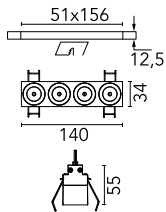

Light Shadow Fixed No Trim 4 Spots Optic Wide Flood

03.8360.14A - Black/Chrome

Recessed integrated luminaire with 4 LED lighting spots. Remote power supply included (220-240V).

Main specifications

Number of heads	1	Net lumen (lm)	739
Lamp category	LED	Mountings	Ceiling recessed
Power (W)	10.8W	Environment	Indoor
CCT (K)	2700K		
CRI	90		

Optical

Lighting type	Direct
LED type	Power LED
Light distribution	Symmetric
Optical type	Wide flood
Beam angle (°)	44
Beam angle C90-270 (°)	44

Beam Angle: 44°		
h(m)	E(lx)	D(m)
1	1541	0.80
2	385	1.60
3	171	2.40
4	96	3.19
5	62	3.99

Luminous flux luminaire
739 lm (EXTREME CUT OFF)

Electrical

Frequency (Hz)	50/60	Emergency	Without
Voltage (V)	220.00	Insulation class	II
Dimmable	No		
Driver	Remote		
Driver type	Electronic		

Physical

Color	Black/Chrome
Orientation	Fixed
Recessed depth (mm)	75
Weight (kg)	0.34
Length (mm)	140