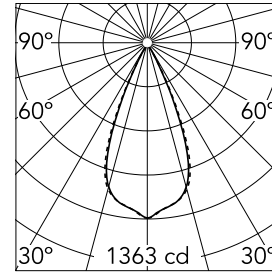

Light Shadow Fixed No Trim 4 Spots Optic Wide Flood

03.8358.40A - White/White

Recessed integrated luminaire with 4 LED lighting spots. Remote power supply included (220-240V).

Main specifications

Number of heads	1	Net lumen (lm)	731
Lamp category	LED	Mountings	Ceiling recessed
Power (W)	10.8W	Environment	Indoor dry location
CCT (K)	2700K		
CRI	90		

Optical

Lighting type	Direct
LED type	Power LED
Light distribution	Symmetric
Optical type	Wide flood
Beam angle (°)	45
Beam angle C90-270 (°)	45

Beam Angle:	45°		
h(m)	E(lx)	D(m)	
1	1363	0.83	
2	341	1.67	
3	151	2.50	
4	85	3.34	
5	55	4.17	

Luminous flux luminaire
731 lm (EXTREME CUT OFF)

Electrical

Frequency (Hz)	50/60	Insulation class	II
Voltage (V)	220.00		
Dimmable	No		
Driver	Remote included		
Emergency	Without		

Physical

Color	White/White
Orientation	Fixed
Recessed depth (mm)	75
Weight (kg)	0.34
Length (mm)	140