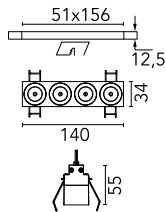

Light Shadow Fixed No Trim 4 Spots Optic Wide Flood

03.8358.40A - White/White

Recessed integrated luminaire with 4 LED lighting spots. Remote power supply included (220-240V).

Main specifications

Number of heads	1	Net lumen (lm)	731
Lamp category	LED	Mountings	Ceiling recessed
Power (W)	10.8W	Environment	Indoor dry location
CCT (K)	2700K		
CRI	90		

Optical

Lighting type	Direct
LED type	Power LED
Light distribution	Symmetric
Optical type	Wide flood
Beam angle (°)	45
Beam angle C90-270 (°)	45

Beam Angle:	45°		
h(m)	E(lx)	D(m)	
1	1363	0.83	
2	341	1.67	
3	151	2.50	
4	85	3.34	
5	55	4.17	

Luminous flux luminaire
731 lm (EXTREME CUT OFF)

Electrical

Frequency (Hz)	50/60	Insulation class	II
Voltage (V)	220.00		
Dimmable	No		
Driver	Remote included		
Emergency	Without		

Physical

Color	White/White
Orientation	Fixed
Recessed depth (mm)	75
Weight (kg)	0.34
Length (mm)	140

Note

It requires a pre-installation frame, to be ordered separately.

Light Shadow Fixed No Trim 4 Spots Optic Wide Flood

Accessory for mounting of No Trim
continuous line.
08.0052.90