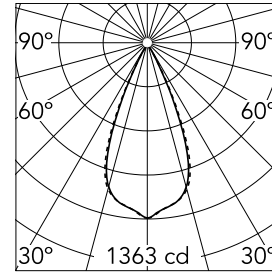

Light Shadow Fixed No Trim 4 Spots Optic Wide Flood

■ □ 03.8358.14A - Black/White

Recessed integrated luminaire with 4 LED lighting spots. Remote power supply included (220-240V).

Main specifications

Number of heads	1	Net lumen (lm)	731
Lamp category	LED	Mountings	Ceiling recessed
Power (W)	10.8W	Environment	Indoor dry location
CCT (K)	2700K		
CRI	90		

Optical

Lighting type	Direct
LED type	Power LED
Light distribution	Symmetric
Optical type	Wide flood
Beam angle (°)	45
Beam angle C90-270 (°)	45

Beam Angle: 45°		
h(m)	E(lx)	D(m)
1	1363	0.83
2	341	1.67
3	151	2.50
4	85	3.34
5	55	4.17

Luminous flux luminaire
731 lm (EXTREME CUT OFF)

Electrical

Frequency (Hz)	50/60	Insulation class	II
Voltage (V)	220.00		
Dimmable	No		
Driver	Remote included		
Emergency	Without		

Physical

Color	Black/White
Orientation	Fixed
Recessed depth (mm)	75
Weight (kg)	0.34
Length (mm)	140