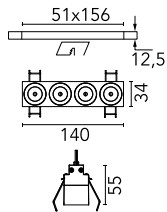

Light Shadow Fixed No Trim 4 Spots Optic Wide Flood

■ □ 03.8358.14A - Black/White

Recessed integrated luminaire with 4 LED lighting spots. Remote power supply included (220-240V).

Main specifications

Number of heads	1	Net lumen (lm)	731
Lamp category	LED	Mountings	Ceiling recessed
Power (W)	10.8W	Environment	Indoor dry location
CCT (K)	2700K		
CRI	90		

Optical

Lighting type	Direct
LED type	Power LED
Light distribution	Symmetric
Optical type	Wide flood
Beam angle (°)	45
Beam angle C90-270 (°)	45

Beam Angle: 45°		
h(m)	E(lx)	D(m)
1	1363	0.83
2	341	1.67
3	151	2.50
4	85	3.34
5	55	4.17

Luminous flux luminaire
731 lm (EXTREME CUT OFF)

Electrical

Frequency (Hz)	50/60	Insulation class	II
Voltage (V)	220.00		
Dimmable	No		
Driver	Remote included		
Emergency	Without		

Physical

Color	Black/White
Orientation	Fixed
Recessed depth (mm)	75
Weight (kg)	0.34
Length (mm)	140