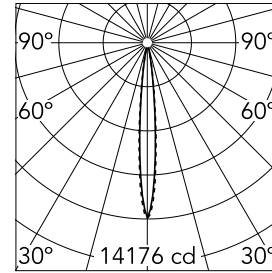

Light Shadow Fixed No Trim 4 Spots Optic Spot

03.8866.40A - White/Chrome

Recessed integrated luminaire with 4 LED lighting spots. Remote power supply included (220-240V).

Main specifications

Number of heads	1	Net lumen (lm)	805
Lamp category	LED	Mountings	Ceiling recessed
Power (W)	10.8W	Environment	Indoor dry location
CCT (K)	3000K		
CRI	90		

Optical

Lighting type	Direct
LED type	Power LED
Light distribution	Symmetric
Optical type	Spot
Beam angle (°)	10
Beam angle C90-270 (°)	10

Beam Angle:	10°		
h(m)	E(lx)	D(m)	
1	14176	0.18	
2	3544	0.36	
3	1575	0.55	
4	886	0.73	
5	567	0.91	

Luminous flux luminaire
805 lm (EXTREME CUT OFF)

Electrical

Frequency (Hz)	50/60	Insulation class	II
Voltage (V)	220.00		
Dimmable	No		
Driver	Remote included		
Emergency	Without		

Physical

Color	White/Chrome
Orientation	Fixed
Recessed depth (mm)	75
Weight (kg)	0.34
Length (mm)	140