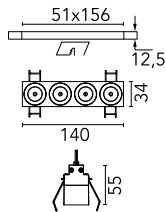

Light Shadow Fixed No Trim 4 Spots Optic Spot

03.8866.40A - White/Chrome

Recessed integrated luminaire with 4 LED lighting spots. Remote power supply included (220-240V).

Main specifications

Number of heads	1	Net lumen (lm)	805
Lamp category	LED	Mountings	Ceiling recessed
Power (W)	10.8W	Environment	Indoor dry location
CCT (K)	3000K		
CRI	90		

Optical

Lighting type	Direct
LED type	Power LED
Light distribution	Symmetric
Optical type	Spot
Beam angle (°)	10
Beam angle C90-270 (°)	10

Beam Angle:	10°		
h(m)	E(lx)	D(m)	
1	14176	0.18	
2	3544	0.36	
3	1575	0.55	
4	886	0.73	
5	567	0.91	

Luminous flux luminaire
805 lm (EXTREME CUT OFF)

Electrical

Frequency (Hz)	50/60	Insulation class	II
Voltage (V)	220.00		
Dimmable	No		
Driver	Remote included		
Emergency	Without		

Physical

Color	White/Chrome
Orientation	Fixed
Recessed depth (mm)	75
Weight (kg)	0.34
Length (mm)	140