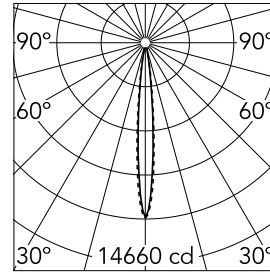

Light Shadow Fixed No Trim 4 Spots Optic Spot

03.8864.14A - Black/White

Recessed integrated luminaire with 4 LED lighting spots. Remote power supply included (220-240V).

Main specifications

Number of heads	1	Net lumen (lm)	801
Lamp category	LED	Mountings	Ceiling recessed
Power (W)	10.8W	Environment	Indoor
CCT (K)	3000K		
CRI	90		

Optical

Lighting type	Direct
LED type	Power LED
Light distribution	Symmetric
Optical type	Spot
Beam angle (°)	10
Beam angle C90-270 (°)	10

Beam Angle:	10°		
h(m)	E(lx)	D(m)	
1	14660	0.17	
2	3665	0.35	
3	1629	0.52	
4	916	0.70	
5	586	0.87	

Luminous flux luminaire
801 lm (EXTREME CUT OFF)

Electrical

Frequency (Hz)	50/60	Emergency	Without
Voltage (V)	220.00	Insulation class	II
Dimmable	No		
Driver	Remote		
Driver type	Electronic		

Physical

Color	Black/White
Orientation	Fixed
Recessed depth (mm)	75
Weight (kg)	0.34
Length (mm)	140