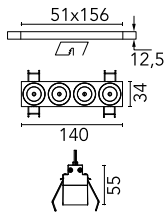

Light Shadow Fixed No Trim 4 Spots Optic Spot

03.8864.14A - Black/White

Recessed integrated luminaire with 4 LED lighting spots. Remote power supply included (220-240V).

Main specifications

Number of heads	1	Net lumen (lm)	801
Lamp category	LED	Mountings	Ceiling recessed
Power (W)	10.8W	Environment	Indoor
CCT (K)	3000K		
CRI	90		

Optical

Lighting type	Direct
LED type	Power LED
Light distribution	Symmetric
Optical type	Spot
Beam angle (°)	10
Beam angle C90-270 (°)	10

Beam Angle:	10°		
h(m)	E(lx)	D(m)	
1	14660	0.17	
2	3665	0.35	
3	1629	0.52	
4	916	0.70	
5	586	0.87	

Luminous flux luminaire
801 lm (EXTREME CUT OFF)

Electrical

Frequency (Hz)	50/60	Emergency	Without
Voltage (V)	220.00	Insulation class	II
Dimmable	No		
Driver	Remote		
Driver type	Electronic		

Physical

Color	Black/White
Orientation	Fixed
Recessed depth (mm)	75
Weight (kg)	0.34
Length (mm)	140