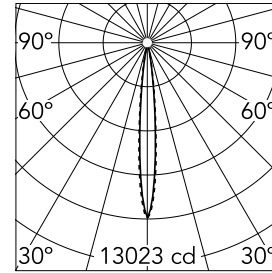

### Main specifications

<b>Number of heads</b>	1	<b>Net lumen (lm)</b>	736
<b>Lamp category</b>	LED	<b>Mountings</b>	Ceiling recessed
<b>Power (W)</b>	10.8W	<b>Environment</b>	Indoor dry location
<b>CCT (K)</b>	2700K		
<b>CRI</b>	90		

### Optical

<b>Lighting type</b>	Direct
<b>LED type</b>	Power LED
<b>Light distribution</b>	Symmetric
<b>Optical type</b>	Spot
<b>Beam angle (°)</b>	10
<b>Beam angle C90-270 (°)</b>	10

Beam Angle: 10°

	h(m)	E(lx)	D(m)
1	13023	0.18	
2	3256	0.36	
3	1447	0.55	
4	814	0.73	
5	521	0.91	

Luminous flux luminaire  
736 lm (EXTREME CUT OFF)

### Physical

<b>Color</b>	White/Gold
<b>Orientation</b>	Fixed
<b>Recessed depth (mm)</b>	75
<b>Weight (kg)</b>	0.34
<b>Length (mm)</b>	140