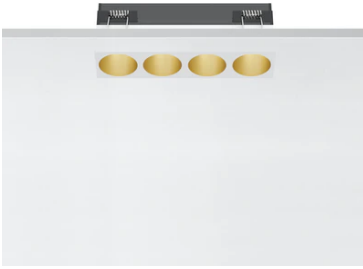

## Light Shadow Fixed No Trim 4 Spots Optic Spot

03.8863.40A - White/Gold

Recessed integrated luminaire with 4 LED lighting spots. Remote power supply included (220-240V).

### Main specifications

<b>Number of heads</b>	1	<b>Net lumen (lm)</b>	736
<b>Lamp category</b>	LED	<b>Mountings</b>	Ceiling recessed
<b>Power (W)</b>	10.8W	<b>Environment</b>	Indoor dry location
<b>CCT (K)</b>	2700K		
<b>CRI</b>	90		

Luminous flux luminaire  
736 lm (EXTREME CUT OFF)

### Physical

<b>Color</b>	White/Gold
<b>Orientation</b>	Fixed
<b>Recessed depth (mm)</b>	75
<b>Weight (kg)</b>	0.34
<b>Length (mm)</b>	140