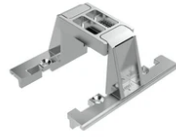

Light Shadow Fixed No Trim 4 Spots Optic Spot

03.8863.40A - White/Gold

Recessed integrated luminaire with 4 LED lighting spots. Remote power supply included (220-240V).

Main specifications

Number of heads	1	Net lumen (lm)	736
Lamp category	LED	Mountings	Ceiling recessed
Power (W)	10.8W	Environment	Indoor dry location
CCT (K)	2700K		
CRI	90		

Optical

Lighting type	Direct
LED type	Power LED
Light distribution	Symmetric
Optical type	Spot
Beam angle (°)	10
Beam angle C90-270 (°)	10

Beam Angle: 10°

	h(m)	E(lx)	D(m)
1	13023	0.18	
2	3256	0.36	
3	1447	0.55	
4	814	0.73	
5	521	0.91	

Luminous flux luminaire
736 lm (EXTREME CUT OFF)

Electrical

Frequency (Hz)	50/60	Insulation class	II
Voltage (V)	220.00		
Dimmable	No		
Driver	Remote included		
Emergency	Without		

Physical

Color	White/Gold
Orientation	Fixed
Recessed depth (mm)	75
Weight (kg)	0.34
Length (mm)	140

Note

It requires a pre-installation frame, to be ordered separately.

Light Shadow Fixed No Trim 4 Spots Optic Spot

Pre-installation Frame
08.0511.00

Accessory for mounting of No Trim
continuous line.
08.0052.90