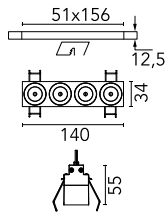

## Light Shadow Fixed No Trim 4 Spots Optic Spot

03.8863.40A - White/Gold

Recessed integrated luminaire with 4 LED lighting spots. Remote power supply included (220-240V).

### Main specifications

<b>Number of heads</b>	1	<b>Net lumen (lm)</b>	736
<b>Lamp category</b>	LED	<b>Mountings</b>	Ceiling recessed
<b>Power (W)</b>	10.8W	<b>Environment</b>	Indoor dry location
<b>CCT (K)</b>	2700K		
<b>CRI</b>	90		

### Optical

<b>Lighting type</b>	Direct
<b>LED type</b>	Power LED
<b>Light distribution</b>	Symmetric
<b>Optical type</b>	Spot
<b>Beam angle (°)</b>	10
<b>Beam angle C90-270 (°)</b>	10

Beam Angle: 10°

	h(m)	E(lx)	D(m)
1	13023	0.18	
2	3256	0.36	
3	1447	0.55	
4	814	0.73	
5	521	0.91	

### Physical

<b>Color</b>	White/Gold
<b>Orientation</b>	Fixed
<b>Recessed depth (mm)</b>	75
<b>Weight (kg)</b>	0.34
<b>Length (mm)</b>	140