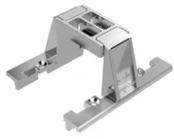

Light Shadow Fixed No Trim 4 Spots Optic Spot

03.8860.40A - White/White

Recessed integrated luminaire with 4 LED lighting spots. Remote power supply included (220-240V).

Main specifications

Number of heads	1	Net lumen (lm)	751
Lamp category	LED	Mountings	Ceiling recessed
Power (W)	10.8W	Environment	Indoor
CCT (K)	2700K		
CRI	90		

Optical

Lighting type	Direct
LED type	Power LED
Light distribution	Symmetric
Optical type	Spot
Beam angle (°)	10
Beam angle C90-270 (°)	10

Beam Angle:	10°		
h(m)	E(lx)	D(m)	
1	13743	0.17	
2	3436	0.35	
3	1527	0.52	
4	859	0.70	
5	550	0.87	

Luminous flux luminaire
751 lm (EXTREME CUT OFF)

Electrical

Frequency (Hz)	50/60	Emergency	Without
Voltage (V)	220.00	Insulation class	II
Dimmable	No		
Driver	Remote		
Driver type	Electronic		

Physical

Color	White/White
Orientation	Fixed
Recessed depth (mm)	75
Weight (kg)	0.34
Length (mm)	140

Note

It requires a pre-installation frame, to be ordered separately.

Light Shadow Fixed No Trim 4 Spots Optic Spot

Accessory for mounting of No Trim
continuous line.
08.0052.90

Pre-installation Frame
08.0511.00