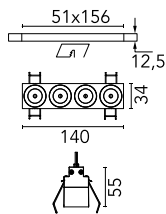

## Light Shadow Fixed No Trim 4 Spots Optic Spot

03.8860.40A - White/White

Recessed integrated luminaire with 4 LED lighting spots. Remote power supply included (220-240V).

### Main specifications

<b>Number of heads</b>	1	<b>Net lumen (lm)</b>	751
<b>Lamp category</b>	LED	<b>Mountings</b>	Ceiling recessed
<b>Power (W)</b>	10.8W	<b>Environment</b>	Indoor
<b>CCT (K)</b>	2700K		
<b>CRI</b>	90		

### Optical

<b>Lighting type</b>	Direct
<b>LED type</b>	Power LED
<b>Light distribution</b>	Symmetric
<b>Optical type</b>	Spot
<b>Beam angle (°)</b>	10
<b>Beam angle C90-270 (°)</b>	10

<b>Beam Angle:</b>	10°		
<b>h(m)</b>	<b>E(lx)</b>	<b>D(m)</b>	
1	13743	0.17	
2	3436	0.35	
3	1527	0.52	
4	859	0.70	
5	550	0.87	

### Physical

<b>Color</b>	White/White
<b>Orientation</b>	Fixed
<b>Recessed depth (mm)</b>	75
<b>Weight (kg)</b>	0.34
<b>Length (mm)</b>	140