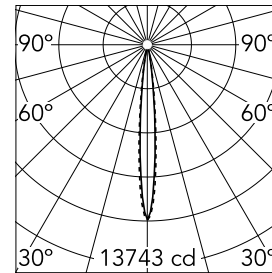

## Light Shadow Fixed No Trim 4 Spots Optic Spot

03.8860.40A - White/White

Recessed integrated luminaire with 4 LED lighting spots. Remote power supply included (220-240V).

### Optical

<b>Lighting type</b>	Direct
<b>LED type</b>	Power LED
<b>Light distribution</b>	Symmetric
<b>Optical type</b>	Spot
<b>Beam angle (°)</b>	10
<b>Beam angle C90-270 (°)</b>	10

<b>Beam Angle:</b>	10°		
<b>h(m)</b>	<b>E(lx)</b>	<b>D(m)</b>	
1	13743	0.17	
2	3436	0.35	
3	1527	0.52	
4	859	0.70	
5	550	0.87	

Luminous flux luminaire  
751 lm (EXTREME CUT OFF)

### Physical

<b>Color</b>	White/White
<b>Orientation</b>	Fixed
<b>Recessed depth (mm)</b>	75
<b>Weight (kg)</b>	0.34
<b>Length (mm)</b>	140