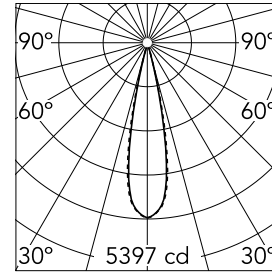

### Main specifications

|                        |       |                       |                     |
|------------------------|-------|-----------------------|---------------------|
| <b>Number of heads</b> | 1     | <b>Net lumen (lm)</b> | 802                 |
| <b>Lamp category</b>   | LED   | <b>Mountings</b>      | Ceiling recessed    |
| <b>Power (W)</b>       | 10.8W | <b>Environment</b>    | Indoor dry location |
| <b>CCT (K)</b>         | 3000K |                       |                     |
| <b>CRI</b>             | 90    |                       |                     |

### Optical

|                               |           |
|-------------------------------|-----------|
| <b>Lighting type</b>          | Direct    |
| <b>LED type</b>               | Power LED |
| <b>Light distribution</b>     | Symmetric |
| <b>Optical type</b>           | Medium    |
| <b>Beam angle (°)</b>         | 22        |
| <b>Beam angle C90-270 (°)</b> | 22        |

Luminous flux luminaire  
802 lm (EXTREME CUT OFF)

### Physical

|                            |              |
|----------------------------|--------------|
| <b>Color</b>               | Black/Chrome |
| <b>Orientation</b>         | Fixed        |
| <b>Recessed depth (mm)</b> | 75           |
| <b>Weight (kg)</b>         | 0.34         |
| <b>Length (mm)</b>         | 140          |