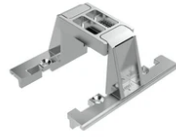

Light Shadow Fixed No Trim 4 Spots Optic Medium

03.9232.14A - Black/Chrome

Recessed integrated luminaire with 4 LED lighting spots. Remote power supply included (220-240V).

Main specifications

Number of heads	1	Net lumen (lm)	802
Lamp category	LED	Mountings	Ceiling recessed
Power (W)	10.8W	Environment	Indoor dry location
CCT (K)	3000K		
CRI	90		

Optical

Lighting type	Direct
LED type	Power LED
Light distribution	Symmetric
Optical type	Medium
Beam angle (°)	22
Beam angle C90-270 (°)	22

Beam Angle:	22°		
h(m)	E(lx)	D(m)	
1	5397	0.39	
2	1349	0.77	
3	600	1.16	
4	337	1.55	
5	216	1.94	

Luminous flux luminaire
802 lm (EXTREME CUT OFF)

Electrical

Frequency (Hz)	50/60	Insulation class	II
Voltage (V)	220.00		
Dimmable	No		
Driver	Remote included		
Emergency	Without		

Physical

Color	Black/Chrome
Orientation	Fixed
Recessed depth (mm)	75
Weight (kg)	0.34
Length (mm)	140

Note

It requires a pre-installation frame, to be ordered separately.

Light Shadow Fixed No Trim 4 Spots Optic Medium

Pre-installation Frame
08.0511.00

Accessory for mounting of No Trim
continuous line.
08.0052.90