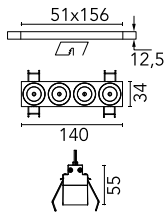

Electrical

Frequency (Hz)	50/60	Insulation class	II
Voltage (V)	220.00		
Dimmable	No		
Driver	Remote included		
Emergency	Without