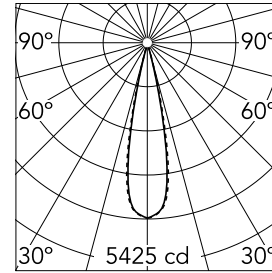

Light Shadow Fixed No Trim 4 Spots Optic Medium

03.9231.40A - White/Black

Recessed integrated luminaire with 4 LED lighting spots. Remote power supply included (220-240V).

Main specifications

Number of heads	1	Net lumen (lm)	793
Lamp category	LED	Mountings	Ceiling recessed
Power (W)	10.8W	Environment	Indoor dry location
CCT (K)	3000K		
CRI	90		

Optical

Lighting type	Direct
LED type	Power LED
Light distribution	Symmetric
Optical type	Medium
Beam angle (°)	22
Beam angle C90-270 (°)	22

Beam Angle:	22°		
h(m)	E(lx)	D(m)	
1	5425	0.39	
2	1356	0.78	
3	603	1.17	
4	339	1.56	
5	217	1.95	

Luminous flux luminaire
793 lm (EXTREME CUT OFF)

Electrical

Frequency (Hz)	50/60	Insulation class	II
Voltage (V)	220.00		
Dimmable	No		
Driver	Remote included		
Emergency	Without		

Physical

Color	White/Black
Orientation	Fixed
Recessed depth (mm)	75
Weight (kg)	0.34
Length (mm)	140