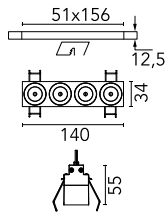

Light Shadow Fixed No Trim 4 Spots Optic Medium

03.9231.40A - White/Black

Recessed integrated luminaire with 4 LED lighting spots. Remote power supply included (220-240V).

Main specifications

Number of heads	1	Net lumen (lm)	793
Lamp category	LED	Mountings	Ceiling recessed
Power (W)	10.8W	Environment	Indoor dry location
CCT (K)	3000K		
CRI	90		

Optical

Lighting type	Direct
LED type	Power LED
Light distribution	Symmetric
Optical type	Medium
Beam angle (°)	22
Beam angle C90-270 (°)	22

Beam Angle:	22°		
h(m)	E(lx)	D(m)	
1	5425	0.39	
2	1356	0.78	
3	603	1.17	
4	339	1.56	
5	217	1.95	

Luminous flux luminaire
793 lm (EXTREME CUT OFF)

Electrical

Frequency (Hz)	50/60	Insulation class	II
Voltage (V)	220.00		
Dimmable	No		
Driver	Remote included		
Emergency	Without		

Physical

Color	White/Black
Orientation	Fixed
Recessed depth (mm)	75
Weight (kg)	0.34
Length (mm)	140