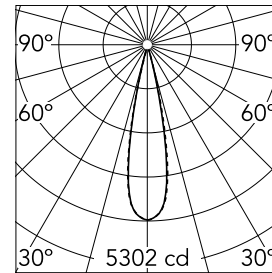

### Main specifications

|                        |       |                       |                     |
|------------------------|-------|-----------------------|---------------------|
| <b>Number of heads</b> | 1     | <b>Net lumen (lm)</b> | 793                 |
| <b>Lamp category</b>   | LED   | <b>Mountings</b>      | Ceiling recessed    |
| <b>Power (W)</b>       | 10.8W | <b>Environment</b>    | Indoor dry location |
| <b>CCT (K)</b>         | 3000K |                       |                     |
| <b>CRI</b>             | 90    |                       |                     |

### Optical

|                               |           |
|-------------------------------|-----------|
| <b>Lighting type</b>          | Direct    |
| <b>LED type</b>               | Power LED |
| <b>Light distribution</b>     | Symmetric |
| <b>Optical type</b>           | Medium    |
| <b>Beam angle (°)</b>         | 22        |
| <b>Beam angle C90-270 (°)</b> | 22        |

Luminous flux luminaire  
793 lm (EXTREME CUT OFF)

### Physical

|                            |             |
|----------------------------|-------------|
| <b>Color</b>               | White/White |
| <b>Orientation</b>         | Fixed       |
| <b>Recessed depth (mm)</b> | 75          |
| <b>Weight (kg)</b>         | 0.34        |
| <b>Length (mm)</b>         | 140         |