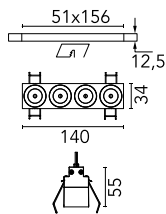

### Main specifications

|                        |       |                       |                     |
|------------------------|-------|-----------------------|---------------------|
| <b>Number of heads</b> | 1     | <b>Net lumen (lm)</b> | 793                 |
| <b>Lamp category</b>   | LED   | <b>Mountings</b>      | Ceiling recessed    |
| <b>Power (W)</b>       | 10.8W | <b>Environment</b>    | Indoor dry location |
| <b>CCT (K)</b>         | 3000K |                       |                     |
| <b>CRI</b>             | 90    |                       |                     |

### Physical

|                            |             |
|----------------------------|-------------|
| <b>Color</b>               | White/White |
| <b>Orientation</b>         | Fixed       |
| <b>Recessed depth (mm)</b> | 75          |
| <b>Weight (kg)</b>         | 0.34        |
| <b>Length (mm)</b>         | 140         |