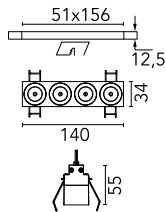

Light Shadow Fixed No Trim 4 Spots Optic Medium

03.9221.40A - White/Black

Recessed integrated luminaire with 4 LED lighting spots. Remote power supply included (220-240V).

Main specifications

Number of heads	1	Net lumen (lm)	744
Lamp category	LED	Mountings	Ceiling recessed
Power (W)	10.8W	Environment	Indoor dry location
CCT (K)	2700K		
CRI	90		

Optical

Lighting type	Direct
LED type	Power LED
Light distribution	Symmetric
Optical type	Medium
Beam angle (°)	22
Beam angle C90-270 (°)	22

Beam Angle:	22°		
	h(m)	E(lx)	D(m)
1	5086	0.39	
2	1272	0.78	
3	565	1.17	
4	318	1.56	
5	203	1.95	

Luminous flux luminaire
744 lm (EXTREME CUT OFF)

Electrical

Frequency (Hz)	50/60	Insulation class	II
Voltage (V)	220.00		
Dimmable	No		
Driver	Remote included		
Emergency	Without		

Physical

Color	White/Black
Orientation	Fixed
Recessed depth (mm)	75
Weight (kg)	0.34
Length (mm)	140