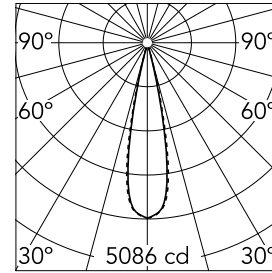

Light Shadow Fixed No Trim 4 Spots Optic Medium

03.9221.40A - White/Black

Recessed integrated luminaire with 4 LED lighting spots. Remote power supply included (220-240V).

Main specifications

Number of heads	1	Net lumen (lm)	744
Lamp category	LED	Mountings	Ceiling recessed
Power (W)	10.8W	Environment	Indoor dry location
CCT (K)	2700K		
CRI	90		

Optical

Lighting type	Direct
LED type	Power LED
Light distribution	Symmetric
Optical type	Medium
Beam angle (°)	22
Beam angle C90-270 (°)	22

Beam Angle:	22°		
	h(m)	E(lx)	D(m)
1	5086	0.39	
2	1272	0.78	
3	565	1.17	
4	318	1.56	
5	203	1.95	

Luminous flux luminaire
744 lm (EXTREME CUT OFF)

Electrical

Frequency (Hz)	50/60	Insulation class	II
Voltage (V)	220.00		
Dimmable	No		
Driver	Remote included		
Emergency	Without		

Physical

Color	White/Black
Orientation	Fixed
Recessed depth (mm)	75
Weight (kg)	0.34
Length (mm)	140