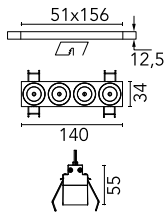

Light Shadow Fixed No Trim 4 Spots Optic Medium

03.9221.14A - Black/Black

Recessed integrated luminaire with 4 LED lighting spots. Remote power supply included (220-240V).

Main specifications

Number of heads	1	Net lumen (lm)	744
Lamp category	LED	Mountings	Ceiling recessed
Power (W)	10.8W	Environment	Indoor dry location
CCT (K)	2700K		
CRI	90		

Optical

Lighting type	Direct
LED type	Power LED
Light distribution	Symmetric
Optical type	Medium
Beam angle (°)	22
Beam angle C90-270 (°)	22

Beam Angle:	22°		
h(m)	E(lx)	D(m)	
1	5086	0.39	
2	1272	0.78	
3	565	1.17	
4	318	1.56	
5	203	1.95	

Luminous flux luminaire
744 lm (EXTREME CUT OFF)

Electrical

Frequency (Hz)	50/60	Insulation class	II
Voltage (V)	220.00		
Dimmable	No		
Driver	Remote included		
Emergency	Without		

Physical

Color	Black/Black
Orientation	Fixed
Recessed depth (mm)	75
Weight (kg)	0.34
Length (mm)	140

Note

It requires a pre-installation frame, to be ordered separately.