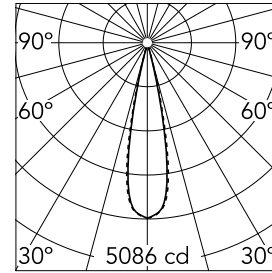

### Main specifications

<b>Number of heads</b>	1	<b>Net lumen (lm)</b>	744
<b>Lamp category</b>	LED	<b>Mountings</b>	Ceiling recessed
<b>Power (W)</b>	10.8W	<b>Environment</b>	Indoor dry location
<b>CCT (K)</b>	2700K		
<b>CRI</b>	90		

### Optical

<b>Lighting type</b>	Direct
<b>LED type</b>	Power LED
<b>Light distribution</b>	Symmetric
<b>Optical type</b>	Medium
<b>Beam angle (°)</b>	22
<b>Beam angle C90-270 (°)</b>	22

<b>Beam Angle:</b>	22°		
<b>h(m)</b>	<b>E(lx)</b>	<b>D(m)</b>	
1	5086	0.39	
2	1272	0.78	
3	565	1.17	
4	318	1.56	
5	203	1.95	

Luminous flux luminaire  
744 lm (EXTREME CUT OFF)

### Physical

<b>Color</b>	Black/Black
<b>Orientation</b>	Fixed
<b>Recessed depth (mm)</b>	75
<b>Weight (kg)</b>	0.34
<b>Length (mm)</b>	140