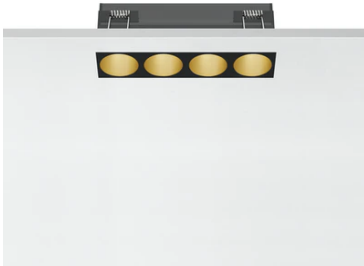

## Light Shadow Fixed No Trim 4 Spots Optic Flood

03.9238.14A - Black/Gold

Recessed integrated luminaire with 4 LED lighting spots. Remote power supply included (220-240V).

### Main specifications

<b>Number of heads</b>	1	<b>Net lumen (lm)</b>	781
<b>Lamp category</b>	LED	<b>Mountings</b>	Ceiling recessed
<b>Power (W)</b>	10.8W	<b>Environment</b>	Indoor dry location
<b>CCT (K)</b>	3000K		
<b>CRI</b>	90		

Luminous flux luminaire  
781 lm (EXTREME CUT OFF)

### Physical

<b>Color</b>	Black/Gold
<b>Orientation</b>	Fixed
<b>Recessed depth (mm)</b>	75
<b>Weight (kg)</b>	0.34
<b>Length (mm)</b>	140