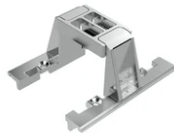

Light Shadow Fixed No Trim 4 Spots Optic Flood

03.9238.14A - Black/Gold

Recessed integrated luminaire with 4 LED lighting spots. Remote power supply included (220-240V).

Main specifications

Number of heads	1	Net lumen (lm)	781
Lamp category	LED	Mountings	Ceiling recessed
Power (W)	10.8W	Environment	Indoor dry location
CCT (K)	3000K		
CRI	90		

Optical

Lighting type	Direct
LED type	Power LED
Light distribution	Symmetric
Optical type	Flood
Beam angle (°)	33
Beam angle C90-270 (°)	33

Beam Angle: 33°		
h(m)	E(lx)	D(m)
1	2403	0.60
2	601	1.20
3	267	1.79
4	150	2.39
5	96	2.99

Luminous flux luminaire
781 lm (EXTREME CUT OFF)

Electrical

Frequency (Hz)	50/60	Insulation class	II
Voltage (V)	220.00		
Dimmable	No		
Driver	Remote included		
Emergency	Without		

Physical

Color	Black/Gold
Orientation	Fixed
Recessed depth (mm)	75
Weight (kg)	0.34
Length (mm)	140

Note

It requires a pre-installation frame, to be ordered separately.

Light Shadow Fixed No Trim 4 Spots Optic Flood

Pre-installation Frame
08.0511.00

Accessory for mounting of No Trim
continuous line.
08.0052.90