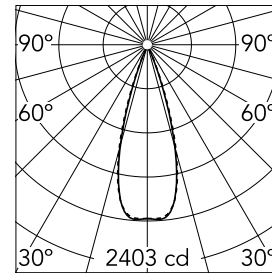

## Light Shadow Fixed No Trim 4 Spots Optic Flood

03.9238.14A - Black/Gold

Recessed integrated luminaire with 4 LED lighting spots. Remote power supply included (220-240V).

### Main specifications

<b>Number of heads</b>	1	<b>Net lumen (lm)</b>	781
<b>Lamp category</b>	LED	<b>Mountings</b>	Ceiling recessed
<b>Power (W)</b>	10.8W	<b>Environment</b>	Indoor dry location
<b>CCT (K)</b>	3000K		
<b>CRI</b>	90		

### Optical

<b>Lighting type</b>	Direct
<b>LED type</b>	Power LED
<b>Light distribution</b>	Symmetric
<b>Optical type</b>	Flood
<b>Beam angle (°)</b>	33
<b>Beam angle C90-270 (°)</b>	33

<b>Beam Angle: 33°</b>		
<b>h(m)</b>	<b>E(lx)</b>	<b>D(m)</b>
1	2403	0.60
2	601	1.20
3	267	1.79
4	150	2.39
5	96	2.99

### Physical

<b>Color</b>	Black/Gold
<b>Orientation</b>	Fixed
<b>Recessed depth (mm)</b>	75
<b>Weight (kg)</b>	0.34
<b>Length (mm)</b>	140