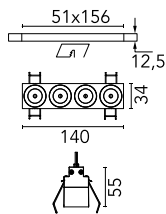

## Light Shadow Fixed No Trim 4 Spots Optic Flood

03.9238.14A - Black/Gold

Recessed integrated luminaire with 4 LED lighting spots. Remote power supply included (220-240V).

### Main specifications

<b>Number of heads</b>	1	<b>Net lumen (lm)</b>	781
<b>Lamp category</b>	LED	<b>Mountings</b>	Ceiling recessed
<b>Power (W)</b>	10.8W	<b>Environment</b>	Indoor dry location
<b>CCT (K)</b>	3000K		
<b>CRI</b>	90		

### Physical

<b>Color</b>	Black/Gold
<b>Orientation</b>	Fixed
<b>Recessed depth (mm)</b>	75
<b>Weight (kg)</b>	0.34
<b>Length (mm)</b>	140