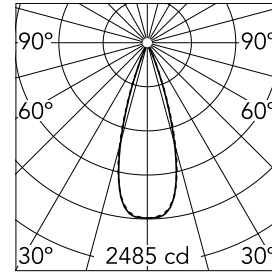

Light Shadow Fixed No Trim 4 Spots Optic Flood

03.9237.14A - Black/Chrome

Recessed integrated luminaire with 4 LED lighting spots. Remote power supply included (220-240V).

Main specifications

| | | | |
|------------------------|-------|-----------------------|---------------------|
| Number of heads | 1 | Net lumen (lm) | 803 |
| Lamp category | LED | Mountings | Ceiling recessed |
| Power (W) | 10.8W | Environment | Indoor dry location |
| CCT (K) | 3000K | | |
| CRI | 90 | | |

Optical

| | |
|-------------------------------|-----------|
| Lighting type | Direct |
| LED type | Power LED |
| Light distribution | Symmetric |
| Optical type | Flood |
| Beam angle (°) | 33 |
| Beam angle C90-270 (°) | 33 |

| | | |
|--------------------|--------------|-------------|
| Beam Angle: | 33° | |
| h(m) | E(lx) | D(m) |
| 1 | 2485 | 0.60 |
| 2 | 621 | 1.19 |
| 3 | 276 | 1.79 |
| 4 | 155 | 2.38 |
| 5 | 99 | 2.98 |

Physical

| | |
|----------------------------|--------------|
| Color | Black/Chrome |
| Orientation | Fixed |
| Recessed depth (mm) | 75 |
| Weight (kg) | 0.34 |
| Length (mm) | 140 |

Note

It requires a pre-installation frame, to be ordered separately.