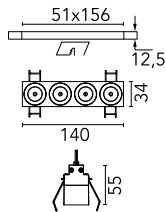

Light Shadow Fixed No Trim 4 Spots Optic Flood

03.9237.14A - Black/Chrome

Recessed integrated luminaire with 4 LED lighting spots. Remote power supply included (220-240V).

Main specifications

Number of heads	1	Net lumen (lm)	803
Lamp category	LED	Mountings	Ceiling recessed
Power (W)	10.8W	Environment	Indoor dry location
CCT (K)	3000K		
CRI	90		

Optical

Lighting type	Direct
LED type	Power LED
Light distribution	Symmetric
Optical type	Flood
Beam angle (°)	33
Beam angle C90-270 (°)	33

Beam Angle:	33°	
h(m)	E(lx)	D(m)
1	2485	0.60
2	621	1.19
3	276	1.79
4	155	2.38
5	99	2.98

Luminous flux luminaire
803 lm (EXTREME CUT OFF)

Electrical

Frequency (Hz)	50/60	Insulation class	II
Voltage (V)	220.00		
Dimmable	No		
Driver	Remote included		
Emergency	Without		

Physical

Color	Black/Chrome
Orientation	Fixed
Recessed depth (mm)	75
Weight (kg)	0.34
Length (mm)	140

Note

It requires a pre-installation frame, to be ordered separately.