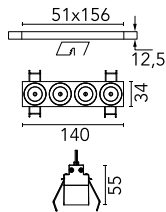

Light Shadow Fixed No Trim 4 Spots Optic Flood

03.9235.40A - White/White

Recessed integrated luminaire with 4 LED lighting spots. Remote power supply included (220-240V).

Main specifications

Number of heads	1	Net lumen (lm)	790
Lamp category	LED	Mountings	Ceiling recessed
Power (W)	10.8W	Environment	Indoor dry location
CCT (K)	3000K		
CRI	90		

Optical

Lighting type	Direct
LED type	Power LED
Light distribution	Symmetric
Optical type	Flood
Beam angle (°)	33
Beam angle C90-270 (°)	33

Beam Angle: 33°		
h(m)	E(lx)	D(m)
1	2464	0.59
2	616	1.18
3	274	1.78
4	154	2.37
5	99	2.96

Luminous flux luminaire
790 lm (EXTREME CUT OFF)

Electrical

Frequency (Hz)	50/60	Insulation class	II
Voltage (V)	220.00		
Dimmable	No		
Driver	Remote included		
Emergency	Without		

Physical

Color	White/White
Orientation	Fixed
Recessed depth (mm)	75
Weight (kg)	0.34
Length (mm)	140