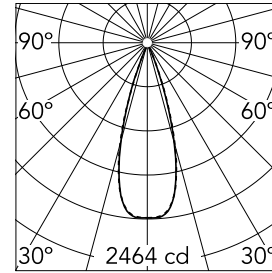

Light Shadow Fixed No Trim 4 Spots Optic Flood

03.9235.40A - White/White

Recessed integrated luminaire with 4 LED lighting spots. Remote power supply included (220-240V).

Main specifications

Number of heads	1	Net lumen (lm)	790
Lamp category	LED	Mountings	Ceiling recessed
Power (W)	10.8W	Environment	Indoor dry location
CCT (K)	3000K		
CRI	90		

Optical

Lighting type	Direct
LED type	Power LED
Light distribution	Symmetric
Optical type	Flood
Beam angle (°)	33
Beam angle C90-270 (°)	33

Beam Angle: 33°		
h(m)	E(lx)	D(m)
1	2464	0.59
2	616	1.18
3	274	1.78
4	154	2.37
5	99	2.96

Luminous flux luminaire
790 lm (EXTREME CUT OFF)

Electrical

Frequency (Hz)	50/60	Insulation class	II
Voltage (V)	220.00		
Dimmable	No		
Driver	Remote included		
Emergency	Without		

Physical

Color	White/White
Orientation	Fixed
Recessed depth (mm)	75
Weight (kg)	0.34
Length (mm)	140