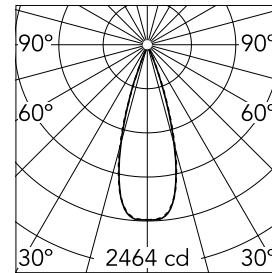

## Light Shadow Fixed No Trim 4 Spots Optic Flood

■ 03.9235.14A - Black/White

Recessed integrated luminaire with 4 LED lighting spots. Remote power supply included (220-240V).

### Main specifications

<b>Number of heads</b>	1	<b>Net lumen (lm)</b>	790
<b>Lamp category</b>	LED	<b>Mountings</b>	Ceiling recessed
<b>Power (W)</b>	10.8W	<b>Environment</b>	Indoor dry location
<b>CCT (K)</b>	3000K		
<b>CRI</b>	90		

### Optical

<b>Lighting type</b>	Direct
<b>LED type</b>	Power LED
<b>Light distribution</b>	Symmetric
<b>Optical type</b>	Flood
<b>Beam angle (°)</b>	33
<b>Beam angle C90-270 (°)</b>	33

<b>Beam Angle:</b>	33°		
	<b>h(m)</b>	<b>E(lx)</b>	<b>D(m)</b>
1	2464	0.59	
2	616	1.18	
3	274	1.78	
4	154	2.37	
5	99	2.96	

### Physical

<b>Color</b>	Black/White
<b>Orientation</b>	Fixed
<b>Recessed depth (mm)</b>	75
<b>Weight (kg)</b>	0.34
<b>Length (mm)</b>	140