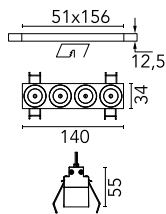

Electrical

Frequency (Hz)	50/60	Insulation class	II
Voltage (V)	220.00		
Dimmable	No		
Driver	Remote included		
Emergency	Without