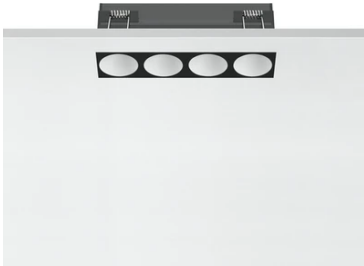

## Light Shadow Fixed No Trim 4 Spots Optic Flood

■ 03.9235.14A - Black/White

Recessed integrated luminaire with 4 LED lighting spots. Remote power supply included (220-240V).

### Main specifications

<b>Number of heads</b>	1	<b>Net lumen (lm)</b>	790
<b>Lamp category</b>	LED	<b>Mountings</b>	Ceiling recessed
<b>Power (W)</b>	10.8W	<b>Environment</b>	Indoor dry location
<b>CCT (K)</b>	3000K		
<b>CRI</b>	90		

Luminous flux luminaire  
790 lm (EXTREME CUT OFF)

### Physical

<b>Color</b>	Black/White
<b>Orientation</b>	Fixed
<b>Recessed depth (mm)</b>	75
<b>Weight (kg)</b>	0.34
<b>Length (mm)</b>	140