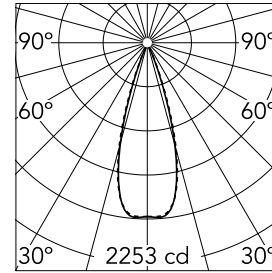

Light Shadow Fixed No Trim 4 Spots Optic Flood

03.9228.14A - Black/Gold

Recessed integrated luminaire with 4 LED lighting spots. Remote power supply included (220-240V).

Main specifications

Number of heads	1	Net lumen (lm)	732
Lamp category	LED	Mountings	Ceiling recessed
Power (W)	10.8W	Environment	Indoor dry location
CCT (K)	2700K		
CRI	90		

Optical

Lighting type	Direct
LED type	Power LED
Light distribution	Symmetric
Optical type	Flood
Beam angle (°)	33
Beam angle C90-270 (°)	33

Beam Angle: 33°		
h(m)	E(lx)	D(m)
1	2253	0.60
2	563	1.20
3	250	1.79
4	141	2.39
5	90	2.99

Luminous flux luminaire
732 lm (EXTREME CUT OFF)

Electrical

Frequency (Hz)	50/60	Insulation class	II
Voltage (V)	220.00		
Dimmable	No		
Driver	Remote included		
Emergency	Without		

Physical

Color	Black/Gold
Orientation	Fixed
Recessed depth (mm)	75
Weight (kg)	0.34
Length (mm)	140