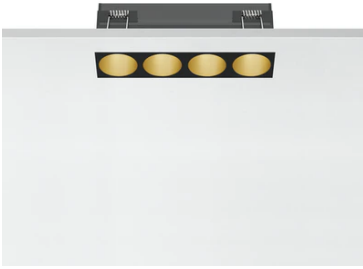

Light Shadow Fixed No Trim 4 Spots Optic Flood

03.9228.14A - Black/Gold

Recessed integrated luminaire with 4 LED lighting spots. Remote power supply included (220-240V).

Main specifications

Number of heads	1	Net lumen (lm)	732
Lamp category	LED	Mountings	Ceiling recessed
Power (W)	10.8W	Environment	Indoor dry location
CCT (K)	2700K		
CRI	90		

Optical

Lighting type	Direct
LED type	Power LED
Light distribution	Symmetric
Optical type	Flood
Beam angle (°)	33
Beam angle C90-270 (°)	33

Beam Angle: 33°		
h(m)	E(lx)	D(m)
1	2253	0.60
2	563	1.20
3	250	1.79
4	141	2.39
5	90	2.99

Luminous flux luminaire
732 lm (EXTREME CUT OFF)

Electrical

Frequency (Hz)	50/60	Insulation class	II
Voltage (V)	220.00		
Dimmable	No		
Driver	Remote included		
Emergency	Without		

Physical

Color	Black/Gold
Orientation	Fixed
Recessed depth (mm)	75
Weight (kg)	0.34
Length (mm)	140

Note

It requires a pre-installation frame, to be ordered separately.

Light Shadow Fixed No Trim 4 Spots Optic Flood

Pre-installation Frame
08.0511.00

Accessory for mounting of No Trim
continuous line.
08.0052.90