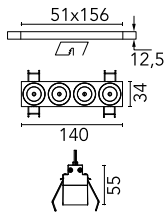

Light Shadow Fixed No Trim 4 Spots Optic Flood

03.9228.14A - Black/Gold

Recessed integrated luminaire with 4 LED lighting spots. Remote power supply included (220-240V).

Main specifications

Number of heads	1	Net lumen (lm)	732
Lamp category	LED	Mountings	Ceiling recessed
Power (W)	10.8W	Environment	Indoor dry location
CCT (K)	2700K		
CRI	90		

Optical

Lighting type	Direct
LED type	Power LED
Light distribution	Symmetric
Optical type	Flood
Beam angle (°)	33
Beam angle C90-270 (°)	33

Beam Angle: 33°		
h(m)	E(lx)	D(m)
1	2253	0.60
2	563	1.20
3	250	1.79
4	141	2.39
5	90	2.99

Luminous flux luminaire
732 lm (EXTREME CUT OFF)

Electrical

Frequency (Hz)	50/60	Insulation class	II
Voltage (V)	220.00		
Dimmable	No		
Driver	Remote included		
Emergency	Without		

Physical

Color	Black/Gold
Orientation	Fixed
Recessed depth (mm)	75
Weight (kg)	0.34
Length (mm)	140