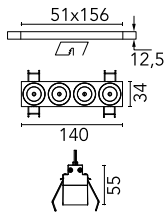

Light Shadow Fixed No Trim 4 Spots Optic Flood

03.9227.14A - Black/Chrome

Recessed integrated luminaire with 4 LED lighting spots. Remote power supply included (220-240V).

Main specifications

Number of heads	1	Net lumen (lm)	752
Lamp category	LED	Mountings	Ceiling recessed
Power (W)	10.8W	Environment	Indoor dry location
CCT (K)	2700K		
CRI	90		

Optical

Lighting type	Direct
LED type	Power LED
Light distribution	Symmetric
Optical type	Flood
Beam angle (°)	33
Beam angle C90-270 (°)	33

Beam Angle:	33°		
h(m)	E(lx)	D(m)	
1	2330	0.60	
2	582	1.19	
3	259	1.79	
4	146	2.38	
5	93	2.98	

Luminous flux luminaire
752 lm (EXTREME CUT OFF)

Electrical

Frequency (Hz)	50/60	Insulation class	II
Voltage (V)	220.00		
Dimmable	No		
Driver	Remote included		
Emergency	Without		

Physical

Color	Black/Chrome
Orientation	Fixed
Recessed depth (mm)	75
Weight (kg)	0.34
Length (mm)	140