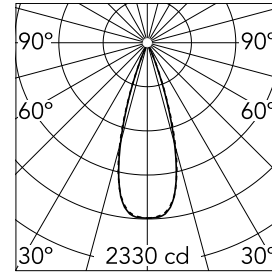

Light Shadow Fixed No Trim 4 Spots Optic Flood

03.9227.14A - Black/Chrome

Recessed integrated luminaire with 4 LED lighting spots. Remote power supply included (220-240V).

Main specifications

Number of heads	1	Net lumen (lm)	752
Lamp category	LED	Mountings	Ceiling recessed
Power (W)	10.8W	Environment	Indoor dry location
CCT (K)	2700K		
CRI	90		

Optical

Lighting type	Direct
LED type	Power LED
Light distribution	Symmetric
Optical type	Flood
Beam angle (°)	33
Beam angle C90-270 (°)	33

Beam Angle:	33°		
h(m)	E(lx)	D(m)	
1	2330	0.60	
2	582	1.19	
3	259	1.79	
4	146	2.38	
5	93	2.98	

Luminous flux luminaire
752 lm (EXTREME CUT OFF)

Electrical

Frequency (Hz)	50/60	Insulation class	II
Voltage (V)	220.00		
Dimmable	No		
Driver	Remote included		
Emergency	Without		

Physical

Color	Black/Chrome
Orientation	Fixed
Recessed depth (mm)	75
Weight (kg)	0.34
Length (mm)	140