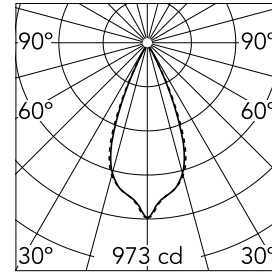

Light Shadow Fixed No Trim 2 Spots Optic Wide Flood

03.8356.40A - White/Chrome

Recessed integrated luminaire with 2 LED lighting spots. Remote power supply included (220-240V).

Main specifications

Number of heads	1	Net lumen (lm)	467
Lamp category	LED	Mountings	Ceiling recessed
Power (W)	5.4W	Environment	Indoor dry location
CCT (K)	3000K		
CRI	90		

Optical

Lighting type	Direct
LED type	Power LED
Light distribution	Symmetric
Optical type	Wide flood
Beam angle (°)	44
Beam angle C90-270 (°)	44

Beam Angle:	44°		
h(m)	E(lx)	D(m)	
1	973	0.80	
2	243	1.60	
3	108	2.40	
4	61	3.19	
5	39	3.99	

Luminous flux luminaire
467 lm (EXTREME CUT OFF)

Electrical

Frequency (Hz)	50/60	Insulation class	II
Voltage (V)	220.00		
Dimmable	No		
Driver	Remote included		
Emergency	Without		

Physical

Color	White/Chrome
Orientation	Fixed
Recessed depth (mm)	150
Weight (kg)	0.25
Length (mm)	70