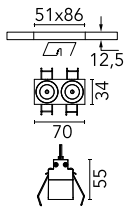

Light Shadow Fixed No Trim 2 Spots Optic Wide Flood

03.8356.40A - White/Chrome

Recessed integrated luminaire with 2 LED lighting spots. Remote power supply included (220-240V).

Main specifications

Number of heads	1	Net lumen (lm)	467
Lamp category	LED	Mountings	Ceiling recessed
Power (W)	5.4W	Environment	Indoor dry location
CCT (K)	3000K		
CRI	90		

Optical

Lighting type	Direct
LED type	Power LED
Light distribution	Symmetric
Optical type	Wide flood
Beam angle (°)	44
Beam angle C90-270 (°)	44

Beam Angle:	44°		
h(m)	E(lx)	D(m)	
1	973	0.80	
2	243	1.60	
3	108	2.40	
4	61	3.19	
5	39	3.99	

Luminous flux luminaire
467 lm (EXTREME CUT OFF)

Electrical

Frequency (Hz)	50/60	Insulation class	II
Voltage (V)	220.00		
Dimmable	No		
Driver	Remote included		
Emergency	Without		

Physical

Color	White/Chrome
Orientation	Fixed
Recessed depth (mm)	150
Weight (kg)	0.25
Length (mm)	70