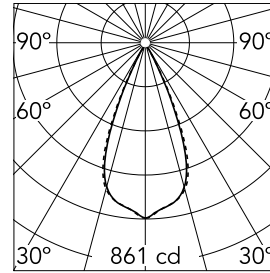

Light Shadow Fixed No Trim 2 Spots Optic Wide Flood

■ □ 03.8354.14A - Black/White

Recessed integrated luminaire with 2 LED lighting spots. Remote power supply included (220-240V).

Main specifications

Number of heads	1	Net lumen (lm)	462
Lamp category	LED	Mountings	Ceiling recessed
Power (W)	5.4W	Environment	Indoor dry location
CCT (K)	3000K		
CRI	90		

Optical

Lighting type	Direct
LED type	Power LED
Light distribution	Symmetric
Optical type	Wide flood
Beam angle (°)	45
Beam angle C90-270 (°)	45

Beam Angle:	45°		
h(m)	E(lx)	D(m)	
1	861	0.83	
2	215	1.67	
3	96	2.50	
4	54	3.34	
5	34	4.17	

Luminous flux luminaire
462 lm (EXTREME CUT OFF)

Electrical

Frequency (Hz)	50/60	Insulation class	II
Voltage (V)	220.00		
Dimmable	No		
Driver	Remote included		
Emergency	Without		

Physical

Color	Black/White
Orientation	Fixed
Recessed depth (mm)	150
Weight (kg)	0.25
Length (mm)	70