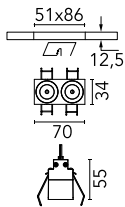

Light Shadow Fixed No Trim 2 Spots Optic Wide Flood

■ □ 03.8354.14A - Black/White

Recessed integrated luminaire with 2 LED lighting spots. Remote power supply included (220-240V).

Main specifications

Number of heads	1	Net lumen (lm)	462
Lamp category	LED	Mountings	Ceiling recessed
Power (W)	5.4W	Environment	Indoor dry location
CCT (K)	3000K		
CRI	90		

Optical

Lighting type	Direct
LED type	Power LED
Light distribution	Symmetric
Optical type	Wide flood
Beam angle (°)	45
Beam angle C90-270 (°)	45

Beam Angle:	45°		
h(m)	E(lx)	D(m)	
1	861	0.83	
2	215	1.67	
3	96	2.50	
4	54	3.34	
5	34	4.17	

Luminous flux luminaire
462 lm (EXTREME CUT OFF)

Electrical

Frequency (Hz)	50/60	Insulation class	II
Voltage (V)	220.00		
Dimmable	No		
Driver	Remote included		
Emergency	Without		

Physical

Color	Black/White
Orientation	Fixed
Recessed depth (mm)	150
Weight (kg)	0.25
Length (mm)	70