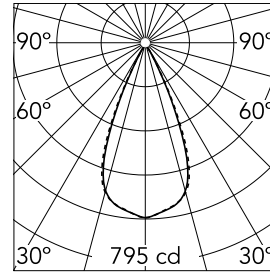

Light Shadow Fixed No Trim 2 Spots Optic Wide Flood

03.8353.40A - White/Gold

Recessed integrated luminaire with 2 LED lighting spots. Remote power supply included (220-240V).

Main specifications

Number of heads	1	Net lumen (lm)	432
Lamp category	LED	Mountings	Ceiling recessed
Power (W)	5.4W	Environment	Indoor dry location
CCT (K)	2700K		
CRI	90		

Optical

Lighting type	Direct
LED type	Power LED
Light distribution	Symmetric
Optical type	Wide flood
Beam angle (°)	46
Beam angle C90-270 (°)	46

Beam Angle:	46°		
h(m)	E(lx)	D(m)	
1	795	0.84	
2	199	1.69	
3	88	2.53	
4	50	3.38	
5	32	4.22	

Luminous flux luminaire
432 lm (EXTREME CUT OFF)

Electrical

Frequency (Hz)	50/60	Insulation class	II
Voltage (V)	220.00		
Dimmable	No		
Driver	Remote included		
Emergency	Without		

Physical

Color	White/Gold
Orientation	Fixed
Recessed depth (mm)	150
Weight (kg)	0.25
Length (mm)	70