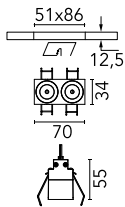

Light Shadow Fixed No Trim 2 Spots Optic Wide Flood

03.8353.40A - White/Gold

Recessed integrated luminaire with 2 LED lighting spots. Remote power supply included (220-240V).

Main specifications

Number of heads	1	Net lumen (lm)	432
Lamp category	LED	Mountings	Ceiling recessed
Power (W)	5.4W	Environment	Indoor dry location
CCT (K)	2700K		
CRI	90		

Optical

Lighting type	Direct
LED type	Power LED
Light distribution	Symmetric
Optical type	Wide flood
Beam angle (°)	46
Beam angle C90-270 (°)	46

Beam Angle:	46°		
h(m)	E(lx)	D(m)	
1	795	0.84	
2	199	1.69	
3	88	2.53	
4	50	3.38	
5	32	4.22	

Luminous flux luminaire
432 lm (EXTREME CUT OFF)

Electrical

Frequency (Hz)	50/60	Insulation class	II
Voltage (V)	220.00		
Dimmable	No		
Driver	Remote included		
Emergency	Without		

Physical

Color	White/Gold
Orientation	Fixed
Recessed depth (mm)	150
Weight (kg)	0.25
Length (mm)	70