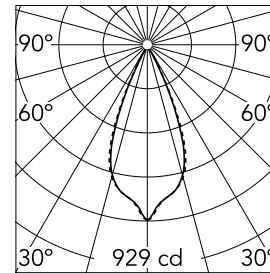

Light Shadow Fixed No Trim 2 Spots Optic Wide Flood

03.8352.40A - White/Chrome

Recessed integrated luminaire with 2 LED lighting spots. Remote power supply included (220-240V).

Main specifications

| | | | |
|------------------------|-------|-----------------------|------------------|
| Number of heads | 1 | Net lumen (lm) | 446 |
| Lamp category | LED | Mountings | Ceiling recessed |
| Power (W) | 5.4W | Environment | Indoor |
| CCT (K) | 2700K | | |
| CRI | 90 | | |

Optical

| | |
|-------------------------------|------------|
| Lighting type | Direct |
| LED type | Power LED |
| Light distribution | Symmetric |
| Optical type | Wide flood |
| Beam angle (°) | 44 |
| Beam angle C90-270 (°) | 44 |

| | | | |
|--------------------|-------------|--------------|-------------|
| Beam Angle: | 44° | | |
| | h(m) | E(lx) | D(m) |
| | 1 | 929 | 0.80 |
| | 2 | 232 | 1.60 |
| | 3 | 103 | 2.40 |
| | 4 | 58 | 3.19 |
| | 5 | 37 | 3.99 |

Physical

| | |
|----------------------------|--------------|
| Color | White/Chrome |
| Orientation | Fixed |
| Recessed depth (mm) | 150 |
| Weight (kg) | 0.25 |
| Length (mm) | 70 |

Note

It requires a pre-installation frame, to be ordered separately.