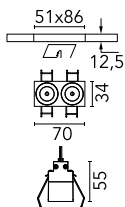

Light Shadow Fixed No Trim 2 Spots Optic Wide Flood

03.8352.40A - White/Chrome

Recessed integrated luminaire with 2 LED lighting spots. Remote power supply included (220-240V).

Main specifications

| | | | |
|------------------------|-------|-----------------------|------------------|
| Number of heads | 1 | Net lumen (lm) | 446 |
| Lamp category | LED | Mountings | Ceiling recessed |
| Power (W) | 5.4W | Environment | Indoor |
| CCT (K) | 2700K | | |
| CRI | 90 | | |

Optical

| | |
|-------------------------------|------------|
| Lighting type | Direct |
| LED type | Power LED |
| Light distribution | Symmetric |
| Optical type | Wide flood |
| Beam angle (°) | 44 |
| Beam angle C90-270 (°) | 44 |

| | | | |
|--------------------|-------------|--------------|-------------|
| Beam Angle: | 44° | | |
| | h(m) | E(lx) | D(m) |
| | 1 | 929 | 0.80 |
| | 2 | 232 | 1.60 |
| | 3 | 103 | 2.40 |
| | 4 | 58 | 3.19 |
| | 5 | 37 | 3.99 |

Physical

| | |
|----------------------------|--------------|
| Color | White/Chrome |
| Orientation | Fixed |
| Recessed depth (mm) | 150 |
| Weight (kg) | 0.25 |
| Length (mm) | 70 |

Note

It requires a pre-installation frame, to be ordered separately.