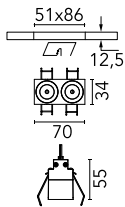

Light Shadow Fixed No Trim 2 Spots Optic Wide Flood

■ ■ 03.8351.14A - Black/Black

Recessed integrated luminaire with 2 LED lighting spots. Remote power supply included (220-240V).

Main specifications

Number of heads	1	Net lumen (lm)	441
Lamp category	LED	Mountings	Ceiling recessed
Power (W)	5.4W	Environment	Indoor dry location
CCT (K)	2700K		
CRI	90		

Optical

Lighting type	Direct
LED type	Power LED
Light distribution	Symmetric
Optical type	Wide flood
Beam angle (°)	45
Beam angle C90-270 (°)	45

Beam Angle: 45°

h(m)	E(lx)	D(m)
1	822	0.83
2	205	1.67
3	91	2.50
4	51	3.34
5	33	4.17

Luminous flux luminaire
441 lm (EXTREME CUT OFF)

Electrical

Frequency (Hz)	50/60	Insulation class	II
Voltage (V)	220.00		
Dimmable	No		
Driver	Remote included		
Emergency	Without		

Physical

Color	Black/Black
Orientation	Fixed
Recessed depth (mm)	150
Weight (kg)	0.25
Length (mm)	70