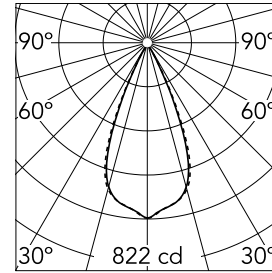

Light Shadow Fixed No Trim 2 Spots Optic Wide Flood

■ ■ 03.8351.14A - Black/Black

Recessed integrated luminaire with 2 LED lighting spots. Remote power supply included (220-240V).

Main specifications

Number of heads	1	Net lumen (lm)	441
Lamp category	LED	Mountings	Ceiling recessed
Power (W)	5.4W	Environment	Indoor dry location
CCT (K)	2700K		
CRI	90		

Optical

Lighting type	Direct
LED type	Power LED
Light distribution	Symmetric
Optical type	Wide flood
Beam angle (°)	45
Beam angle C90-270 (°)	45

Beam Angle: 45°

h(m)	E(lx)	D(m)
1	822	0.83
2	205	1.67
3	91	2.50
4	51	3.34
5	33	4.17

Luminous flux luminaire
441 lm (EXTREME CUT OFF)

Electrical

Frequency (Hz)	50/60	Insulation class	II
Voltage (V)	220.00		
Dimmable	No		
Driver	Remote included		
Emergency	Without		

Physical

Color	Black/Black
Orientation	Fixed
Recessed depth (mm)	150
Weight (kg)	0.25
Length (mm)	70