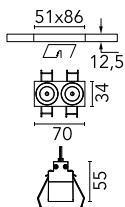

Light Shadow Fixed No Trim 2 Spots Optic Wide Flood

03.8350.40A - White/White

Recessed integrated luminaire with 2 LED lighting spots. Remote power supply included (220-240V).

Main specifications

Number of heads	1	Net lumen (lm)	443
Lamp category	LED	Mountings	Ceiling recessed
Power (W)	5.4W	Environment	Indoor
CCT (K)	2700K		
CRI	90		

Optical

Lighting type	Direct
LED type	Power LED
Light distribution	Symmetric
Optical type	Wide flood
Beam angle (°)	46
Beam angle C90-270 (°)	46

Beam Angle:	46°		
h(m)	E(lx)	D(m)	
1	841	0.84	
2	210	1.69	
3	93	2.53	
4	53	3.38	
5	34	4.22	

Luminous flux luminaire
443 lm (EXTREME CUT OFF)

Electrical

Frequency (Hz)	50/60	Emergency	Without
Voltage (V)	220.00	Insulation class	II
Dimmable	No		
Driver	Remote		
Driver type	Electronic		

Physical

Color	White/White
Orientation	Fixed
Recessed depth (mm)	150
Weight (kg)	0.25
Length (mm)	70