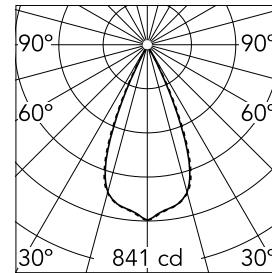

Light Shadow Fixed No Trim 2 Spots Optic Wide Flood

03.8350.40A - White/White

Recessed integrated luminaire with 2 LED lighting spots. Remote power supply included (220-240V).

Main specifications

Number of heads	1	Net lumen (lm)	443
Lamp category	LED	Mountings	Ceiling recessed
Power (W)	5.4W	Environment	Indoor
CCT (K)	2700K		
CRI	90		

Optical

Lighting type	Direct
LED type	Power LED
Light distribution	Symmetric
Optical type	Wide flood
Beam angle (°)	46
Beam angle C90-270 (°)	46

Beam Angle:	46°		
h(m)	E(lx)	D(m)	
1	841	0.84	
2	210	1.69	
3	93	2.53	
4	53	3.38	
5	34	4.22	

Luminous flux luminaire
443 lm (EXTREME CUT OFF)

Electrical

Frequency (Hz)	50/60	Emergency	Without
Voltage (V)	220.00	Insulation class	II
Dimmable	No		
Driver	Remote		
Driver type	Electronic		

Physical

Color	White/White
Orientation	Fixed
Recessed depth (mm)	150
Weight (kg)	0.25
Length (mm)	70