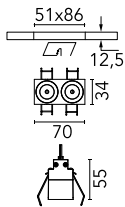

Light Shadow Fixed No Trim 2 Spots Optic Spot

03.8858.40A - White/Chrome

Recessed integrated luminaire with 2 LED lighting spots. Remote power supply included (220-240V).

Main specifications

Number of heads	1	Net lumen (lm)	477
Lamp category	LED	Mountings	Ceiling recessed
Power (W)	5.4W	Environment	Indoor dry location
CCT (K)	3000K		
CRI	90		

Optical

Lighting type	Direct
LED type	Power LED
Light distribution	Symmetric
Optical type	Spot
Beam angle (°)	10
Beam angle C90-270 (°)	10

Beam Angle:	10°		
h(m)	E(lx)	D(m)	
1	8393	0.18	
2	2098	0.36	
3	933	0.55	
4	525	0.73	
5	336	0.91	

Luminous flux luminaire
477 lm (EXTREME CUT OFF)

Electrical

Frequency (Hz)	50/60	Insulation class	II
Voltage (V)	220.00		
Dimmable	No		
Driver	Remote included		
Emergency	Without		

Physical

Color	White/Chrome
Orientation	Fixed
Recessed depth (mm)	150
Weight (kg)	0.25
Length (mm)	70