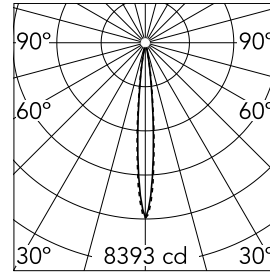

Light Shadow Fixed No Trim 2 Spots Optic Spot

03.8858.40A - White/Chrome

Recessed integrated luminaire with 2 LED lighting spots. Remote power supply included (220-240V).

Main specifications

Number of heads	1	Net lumen (lm)	477
Lamp category	LED	Mountings	Ceiling recessed
Power (W)	5.4W	Environment	Indoor dry location
CCT (K)	3000K		
CRI	90		

Optical

Lighting type	Direct
LED type	Power LED
Light distribution	Symmetric
Optical type	Spot
Beam angle (°)	10
Beam angle C90-270 (°)	10

Beam Angle:	10°		
h(m)	E(lx)	D(m)	
1	8393	0.18	
2	2098	0.36	
3	933	0.55	
4	525	0.73	
5	336	0.91	

Luminous flux luminaire
477 lm (EXTREME CUT OFF)

Electrical

Frequency (Hz)	50/60	Insulation class	II
Voltage (V)	220.00		
Dimmable	No		
Driver	Remote included		
Emergency	Without		

Physical

Color	White/Chrome
Orientation	Fixed
Recessed depth (mm)	150
Weight (kg)	0.25
Length (mm)	70