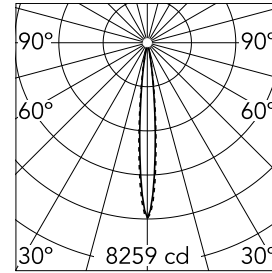

Light Shadow Fixed No Trim 2 Spots Optic Spot

03.8857.14A - Black/Black

Recessed integrated luminaire with 2 LED lighting spots. Remote power supply included (220-240V).

Main specifications

Number of heads	1	Net lumen (lm)	458
Lamp category	LED	Mountings	Ceiling recessed
Power (W)	5.4W	Environment	Indoor dry location
CCT (K)	3000K		
CRI	90		

Optical

Lighting type	Direct
LED type	Power LED
Light distribution	Symmetric
Optical type	Spot
Beam angle (°)	10
Beam angle C90-270 (°)	10

Beam Angle:	10°		
	h(m)	E(lx)	D(m)
1	8259	0.18	
2	2065	0.36	
3	918	0.54	
4	516	0.72	
5	330	0.90	

Luminous flux luminaire
458 lm (EXTREME CUT OFF)

Electrical

Frequency (Hz)	50/60	Insulation class	II
Voltage (V)	220.00		
Dimmable	No		
Driver	Remote included		
Emergency	Without		

Physical

Color	Black/Black
Orientation	Fixed
Recessed depth (mm)	150
Weight (kg)	0.25
Length (mm)	70