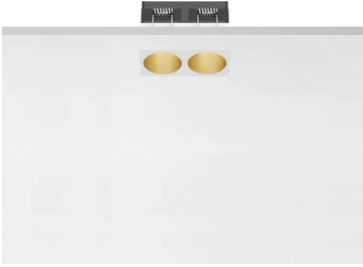

Light Shadow Fixed No Trim 2 Spots Optic Spot

03.8855.40A - White/Gold

Recessed integrated luminaire with 2 LED lighting spots. Remote power supply included (220-240V).

Main specifications

Number of heads	1	Net lumen (lm)	444
Lamp category	LED	Mountings	Ceiling recessed
Power (W)	5.4W	Environment	Indoor dry location
CCT (K)	2700K		
CRI	90		

Optical

Lighting type	Direct
LED type	Power LED
Light distribution	Symmetric
Optical type	Spot
Beam angle (°)	10
Beam angle C90-270 (°)	10

Beam Angle:	10°		
h(m)	E(lx)	D(m)	
1	7851	0.18	
2	1963	0.36	
3	872	0.55	
4	491	0.73	
5	314	0.91	

Luminous flux luminaire
444 lm (EXTREME CUT OFF)

Electrical

Frequency (Hz)	50/60	Insulation class	II
Voltage (V)	220.00		
Dimmable	No		
Driver	Remote included		
Emergency	Without		

Physical

Color	White/Gold
Orientation	Fixed
Recessed depth (mm)	150
Weight (kg)	0.25
Length (mm)	70