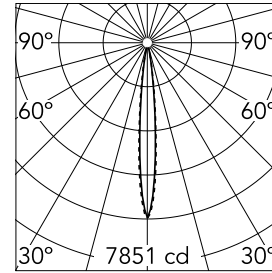

Light Shadow Fixed No Trim 2 Spots Optic Spot

03.8855.40A - White/Gold

Recessed integrated luminaire with 2 LED lighting spots. Remote power supply included (220-240V).

Main specifications

Number of heads	1	Net lumen (lm)	444
Lamp category	LED	Mountings	Ceiling recessed
Power (W)	5.4W	Environment	Indoor dry location
CCT (K)	2700K		
CRI	90		

Optical

Lighting type	Direct
LED type	Power LED
Light distribution	Symmetric
Optical type	Spot
Beam angle (°)	10
Beam angle C90-270 (°)	10

Beam Angle:	10°		
h(m)	E(lx)	D(m)	
1	7851	0.18	
2	1963	0.36	
3	872	0.55	
4	491	0.73	
5	314	0.91	

Luminous flux luminaire
444 lm (EXTREME CUT OFF)

Electrical

Frequency (Hz)	50/60	Insulation class	II
Voltage (V)	220.00		
Dimmable	No		
Driver	Remote included		
Emergency	Without		

Physical

Color	White/Gold
Orientation	Fixed
Recessed depth (mm)	150
Weight (kg)	0.25
Length (mm)	70