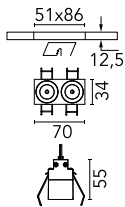

Light Shadow Fixed No Trim 2 Spots Optic Spot

■ ■ 03.8853.14A - Black/Black

Recessed integrated luminaire with 2 LED lighting spots. Remote power supply included (220-240V).

Main specifications

Number of heads	1	Net lumen (lm)	437
Lamp category	LED	Mountings	Ceiling recessed
Power (W)	5.4W	Environment	Indoor dry location
CCT (K)	2700K		
CRI	90		

Optical

Lighting type	Direct
LED type	Power LED
Light distribution	Symmetric
Optical type	Spot
Beam angle (°)	10
Beam angle C90-270 (°)	10

Beam Angle:	10°		
h(m)	E(lx)	D(m)	
1	7883	0.18	
2	1971	0.36	
3	876	0.54	
4	493	0.72	
5	315	0.90	

Luminous flux luminaire
437 lm (EXTREME CUT OFF)

Electrical

Frequency (Hz)	50/60	Insulation class	II
Voltage (V)	220.00		
Dimmable	No		
Driver	Remote included		
Emergency	Without		

Physical

Color	Black/Black
Orientation	Fixed
Recessed depth (mm)	150
Weight (kg)	0.25
Length (mm)	70