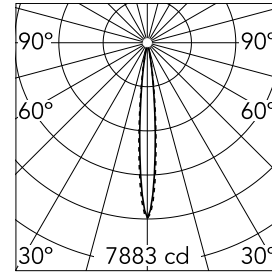

Light Shadow Fixed No Trim 2 Spots Optic Spot

■ ■ 03.8853.14A - Black/Black

Recessed integrated luminaire with 2 LED lighting spots. Remote power supply included (220-240V).

Main specifications

Number of heads	1	Net lumen (lm)	437
Lamp category	LED	Mountings	Ceiling recessed
Power (W)	5.4W	Environment	Indoor dry location
CCT (K)	2700K		
CRI	90		

Optical

Lighting type	Direct
LED type	Power LED
Light distribution	Symmetric
Optical type	Spot
Beam angle (°)	10
Beam angle C90-270 (°)	10

Beam Angle:	10°		
h(m)	E(lx)	D(m)	
1	7883	0.18	
2	1971	0.36	
3	876	0.54	
4	493	0.72	
5	315	0.90	

Luminous flux luminaire
437 lm (EXTREME CUT OFF)

Electrical

Frequency (Hz)	50/60	Insulation class	II
Voltage (V)	220.00		
Dimmable	No		
Driver	Remote included		
Emergency	Without		

Physical

Color	Black/Black
Orientation	Fixed
Recessed depth (mm)	150
Weight (kg)	0.25
Length (mm)	70