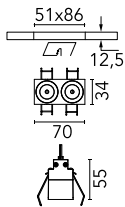

### Main specifications

<b>Number of heads</b>	1	<b>Net lumen (lm)</b>	445
<b>Lamp category</b>	LED	<b>Mountings</b>	Ceiling recessed
<b>Power (W)</b>	5.4W	<b>Environment</b>	Indoor dry location
<b>CCT (K)</b>	2700K		
<b>CRI</b>	90		

### Physical

<b>Color</b>	White/Gold
<b>Orientation</b>	Fixed
<b>Recessed depth (mm)</b>	150
<b>Weight (kg)</b>	0.25
<b>Length (mm)</b>	70