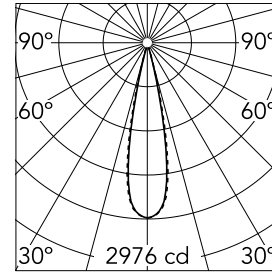

### Main specifications

<b>Number of heads</b>	1	<b>Net lumen (lm)</b>	445
<b>Lamp category</b>	LED	<b>Mountings</b>	Ceiling recessed
<b>Power (W)</b>	5.4W	<b>Environment</b>	Indoor dry location
<b>CCT (K)</b>	2700K		
<b>CRI</b>	90		

### Optical

<b>Lighting type</b>	Direct
<b>LED type</b>	Power LED
<b>Light distribution</b>	Symmetric
<b>Optical type</b>	Medium
<b>Beam angle (°)</b>	22
<b>Beam angle C90-270 (°)</b>	22

<b>Beam Angle:</b>	22°		
<b>h(m)</b>	<b>E(lx)</b>	<b>D(m)</b>	
1	2976	0.39	
2	744	0.78	
3	331	1.17	
4	186	1.56	
5	119	1.95	

Luminous flux luminaire  
445 lm (EXTREME CUT OFF)

### Physical

<b>Color</b>	White/Gold
<b>Orientation</b>	Fixed
<b>Recessed depth (mm)</b>	150
<b>Weight (kg)</b>	0.25
<b>Length (mm)</b>	70