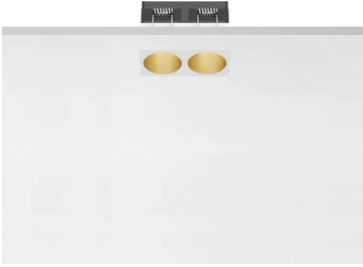

## Light Shadow Fixed No Trim 2 Spots Optic Medium

03.9203.40A - White/Gold

Recessed integrated luminaire with 2 LED lighting spots. Remote power supply included (220-240V).

### Main specifications

<b>Number of heads</b>	1	<b>Net lumen (lm)</b>	445
<b>Lamp category</b>	LED	<b>Mountings</b>	Ceiling recessed
<b>Power (W)</b>	5.4W	<b>Environment</b>	Indoor dry location
<b>CCT (K)</b>	2700K		
<b>CRI</b>	90		

Luminous flux luminaire  
445 lm (EXTREME CUT OFF)

### Physical

<b>Color</b>	White/Gold
<b>Orientation</b>	Fixed
<b>Recessed depth (mm)</b>	150
<b>Weight (kg)</b>	0.25
<b>Length (mm)</b>	70