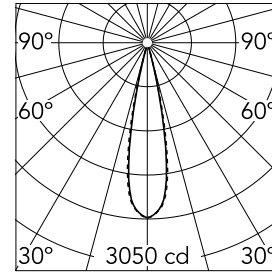

Light Shadow Fixed No Trim 2 Spots Optic Medium

03.9202.40A - White/Chrome

Recessed integrated luminaire with 2 LED lighting spots. Remote power supply included (220-240V).

Main specifications

Number of heads	1	Net lumen (lm)	453
Lamp category	LED	Mountings	Ceiling recessed
Power (W)	5.4W	Environment	Indoor dry location
CCT (K)	2700K		
CRI	90		

Optical

Lighting type	Direct
LED type	Power LED
Light distribution	Symmetric
Optical type	Medium
Beam angle (°)	22
Beam angle C90-270 (°)	22

Beam Angle:	22°		
h(m)	E(lx)	D(m)	
1	3050	0.39	
2	763	0.77	
3	339	1.16	
4	191	1.55	
5	122	1.94	

Luminous flux luminaire
453 lm (EXTREME CUT OFF)

Electrical

Frequency (Hz)	50/60	Insulation class	II
Voltage (V)	220.00		
Dimmable	No		
Driver	Remote included		
Emergency	Without		

Physical

Color	White/Chrome
Orientation	Fixed
Recessed depth (mm)	150
Weight (kg)	0.25
Length (mm)	70