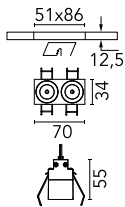

Light Shadow Fixed No Trim 2 Spots Optic Medium

03.9202.40A - White/Chrome

Recessed integrated luminaire with 2 LED lighting spots. Remote power supply included (220-240V).

Main specifications

Number of heads	1	Net lumen (lm)	453
Lamp category	LED	Mountings	Ceiling recessed
Power (W)	5.4W	Environment	Indoor dry location
CCT (K)	2700K		
CRI	90		

Optical

Lighting type	Direct
LED type	Power LED
Light distribution	Symmetric
Optical type	Medium
Beam angle (°)	22
Beam angle C90-270 (°)	22

Beam Angle:	22°		
h(m)	E(lx)	D(m)	
1	3050	0.39	
2	763	0.77	
3	339	1.16	
4	191	1.55	
5	122	1.94	

Luminous flux luminaire
453 lm (EXTREME CUT OFF)

Electrical

Frequency (Hz)	50/60	Insulation class	II
Voltage (V)	220.00		
Dimmable	No		
Driver	Remote included		
Emergency	Without		

Physical

Color	White/Chrome
Orientation	Fixed
Recessed depth (mm)	150
Weight (kg)	0.25
Length (mm)	70