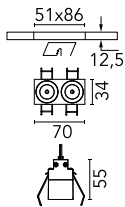

Light Shadow Fixed No Trim 2 Spots Optic Medium

■ ■ 03.9201.14A - Black/Black

Recessed integrated luminaire with 2 LED lighting spots. Remote power supply included (220-240V).

Main specifications

Number of heads	1	Net lumen (lm)	448
Lamp category	LED	Mountings	Ceiling recessed
Power (W)	5.4W	Environment	Indoor dry location
CCT (K)	2700K		
CRI	90		

Optical

Lighting type	Direct
LED type	Power LED
Light distribution	Symmetric
Optical type	Medium
Beam angle (°)	22
Beam angle C90-270 (°)	22

Beam Angle: 22°		
h(m)	E(lx)	D(m)
1	3066	0.39
2	767	0.78
3	341	1.17
4	192	1.56
5	123	1.95

Luminous flux luminaire
448 lm (EXTREME CUT OFF)

Electrical

Frequency (Hz)	50/60	Insulation class	II
Voltage (V)	220.00		
Dimmable	No		
Driver	Remote included		
Emergency	Without		

Physical

Color	Black/Black
Orientation	Fixed
Recessed depth (mm)	150
Weight (kg)	0.25
Length (mm)	70