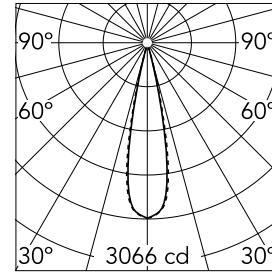

Light Shadow Fixed No Trim 2 Spots Optic Medium

■ ■ 03.9201.14A - Black/Black

Recessed integrated luminaire with 2 LED lighting spots. Remote power supply included (220-240V).

Main specifications

Number of heads	1	Net lumen (lm)	448
Lamp category	LED	Mountings	Ceiling recessed
Power (W)	5.4W	Environment	Indoor dry location
CCT (K)	2700K		
CRI	90		

Optical

Lighting type	Direct
LED type	Power LED
Light distribution	Symmetric
Optical type	Medium
Beam angle (°)	22
Beam angle C90-270 (°)	22

Beam Angle: 22°		
h(m)	E(lx)	D(m)
1	3066	0.39
2	767	0.78
3	341	1.17
4	192	1.56
5	123	1.95

Luminous flux luminaire
448 lm (EXTREME CUT OFF)

Electrical

Frequency (Hz)	50/60	Insulation class	II
Voltage (V)	220.00		
Dimmable	No		
Driver	Remote included		
Emergency	Without		

Physical

Color	Black/Black
Orientation	Fixed
Recessed depth (mm)	150
Weight (kg)	0.25
Length (mm)	70