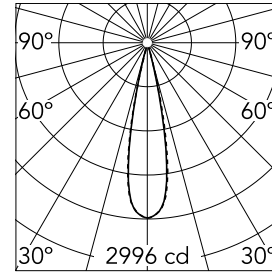

Light Shadow Fixed No Trim 2 Spots Optic Medium

■ 03.9200.14A - Black/White

Recessed integrated luminaire with 2 LED lighting spots. Remote power supply included (220-240V).

Main specifications

Number of heads	1	Net lumen (lm)	448
Lamp category	LED	Mountings	Ceiling recessed
Power (W)	5.4W	Environment	Indoor dry location
CCT (K)	2700K		
CRI	90		

Optical

Lighting type	Direct
LED type	Power LED
Light distribution	Symmetric
Optical type	Medium
Beam angle (°)	22
Beam angle C90-270 (°)	22

Beam Angle:	22°		
h(m)	E(lx)	D(m)	
1	2996	0.39	
2	749	0.78	
3	333	1.17	
4	187	1.56	
5	120	1.95	

Luminous flux luminaire
448 lm (EXTREME CUT OFF)

Electrical

Frequency (Hz)	50/60	Insulation class	II
Voltage (V)	220.00		
Dimmable	No		
Driver	Remote included		
Emergency	Without		

Physical

Color	Black/White
Orientation	Fixed
Recessed depth (mm)	150
Weight (kg)	0.25
Length (mm)	70