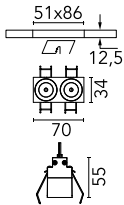

Light Shadow Fixed No Trim 2 Spots Optic Medium

■ 03.9200.14A - Black/White

Recessed integrated luminaire with 2 LED lighting spots. Remote power supply included (220-240V).

Main specifications

Number of heads	1	Net lumen (lm)	448
Lamp category	LED	Mountings	Ceiling recessed
Power (W)	5.4W	Environment	Indoor dry location
CCT (K)	2700K		
CRI	90		

Optical

Lighting type	Direct
LED type	Power LED
Light distribution	Symmetric
Optical type	Medium
Beam angle (°)	22
Beam angle C90-270 (°)	22

Beam Angle:	22°		
h(m)	E(lx)	D(m)	
1	2996	0.39	
2	749	0.78	
3	333	1.17	
4	187	1.56	
5	120	1.95	

Luminous flux luminaire
448 lm (EXTREME CUT OFF)

Electrical

Frequency (Hz)	50/60	Insulation class	II
Voltage (V)	220.00		
Dimmable	No		
Driver	Remote included		
Emergency	Without		

Physical

Color	Black/White
Orientation	Fixed
Recessed depth (mm)	150
Weight (kg)	0.25
Length (mm)	70