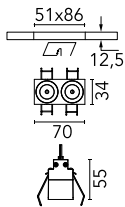

Light Shadow Fixed No Trim 2 Spots Optic Flood

03.9217.40A - White/Chrome

Recessed integrated luminaire with 2 LED lighting spots. Remote power supply included (220-240V).

Main specifications

Number of heads	1	Net lumen (lm)	475
Lamp category	LED	Mountings	Ceiling recessed
Power (W)	5.4W	Environment	Indoor dry location
CCT (K)	3000K		
CRI	90		

Optical

Lighting type	Direct
LED type	Power LED
Light distribution	Symmetric
Optical type	Flood
Beam angle (°)	33
Beam angle C90-270 (°)	33

Beam Angle: 33°

h(m)	E(lx)	D(m)
1	1471	0.60
2	368	1.19
3	163	1.79
4	92	2.38
5	59	2.98

Luminous flux luminaire
475 lm (EXTREME CUT OFF)

Electrical

Frequency (Hz)	50/60	Insulation class	II
Voltage (V)	220.00		
Dimmable	No		
Driver	Remote included		
Emergency	Without		

Physical

Color	White/Chrome
Orientation	Fixed
Recessed depth (mm)	150
Weight (kg)	0.25
Length (mm)	70