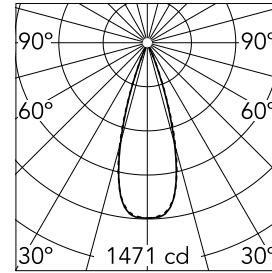

Light Shadow Fixed No Trim 2 Spots Optic Flood

03.9217.40A - White/Chrome

Recessed integrated luminaire with 2 LED lighting spots. Remote power supply included (220-240V).

Main specifications

Number of heads	1	Net lumen (lm)	475
Lamp category	LED	Mountings	Ceiling recessed
Power (W)	5.4W	Environment	Indoor dry location
CCT (K)	3000K		
CRI	90		

Optical

Lighting type	Direct
LED type	Power LED
Light distribution	Symmetric
Optical type	Flood
Beam angle (°)	33
Beam angle C90-270 (°)	33

Beam Angle: 33°

h(m)	E(lx)	D(m)
1	1471	0.60
2	368	1.19
3	163	1.79
4	92	2.38
5	59	2.98

Luminous flux luminaire
475 lm (EXTREME CUT OFF)

Electrical

Frequency (Hz)	50/60	Insulation class	II
Voltage (V)	220.00		
Dimmable	No		
Driver	Remote included		
Emergency	Without		

Physical

Color	White/Chrome
Orientation	Fixed
Recessed depth (mm)	150
Weight (kg)	0.25
Length (mm)	70