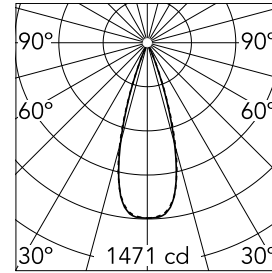

Light Shadow Fixed No Trim 2 Spots Optic Flood

03.9217.14A - Black/Chrome

Recessed integrated luminaire with 2 LED lighting spots. Remote power supply included (220-240V).

Main specifications

Number of heads	1	Net lumen (lm)	475
Lamp category	LED	Mountings	Ceiling recessed
Power (W)	5.4W	Environment	Indoor dry location
CCT (K)	3000K		
CRI	90		

Optical

Lighting type	Direct
LED type	Power LED
Light distribution	Symmetric
Optical type	Flood
Beam angle (°)	33
Beam angle C90-270 (°)	33

Beam Angle:	33°		
h(m)	E(lx)	D(m)	
1	1471	0.60	
2	368	1.19	
3	163	1.79	
4	92	2.38	
5	59	2.98	

Luminous flux luminaire
475 lm (EXTREME CUT OFF)

Electrical

Frequency (Hz)	50/60	Insulation class	II
Voltage (V)	220.00		
Dimmable	No		
Driver	Remote included		
Emergency	Without		

Physical

Color	Black/Chrome
Orientation	Fixed
Recessed depth (mm)	150
Weight (kg)	0.25
Length (mm)	70