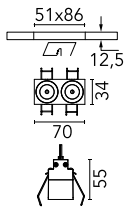

Note

It requires a pre-installation frame, to be ordered separately.