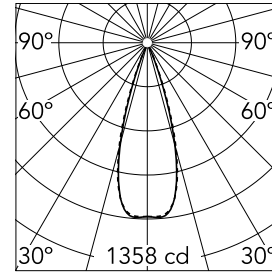

## Light Shadow Fixed No Trim 2 Spots Optic Flood

03.9208.14A - Black/Gold

Recessed integrated luminaire with 2 LED lighting spots. Remote power supply included (220-240V).

### Optical

<b>Lighting type</b>	Direct
<b>LED type</b>	Power LED
<b>Light distribution</b>	Symmetric
<b>Optical type</b>	Flood
<b>Beam angle (°)</b>	33
<b>Beam angle C90-270 (°)</b>	33

<b>Beam Angle:</b>	33°		
<b>h(m)</b>	<b>E(lx)</b>	<b>D(m)</b>	
1	1358	0.60	
2	340	1.20	
3	151	1.79	
4	85	2.39	
5	54	2.99	

Luminous flux luminaire  
441 lm (EXTREME CUT OFF)

### Physical

<b>Color</b>	Black/Gold
<b>Orientation</b>	Fixed
<b>Recessed depth (mm)</b>	150
<b>Weight (kg)</b>	0.25
<b>Length (mm)</b>	70