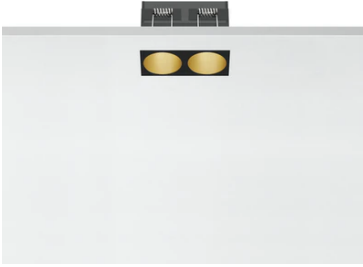

## Light Shadow Fixed No Trim 2 Spots Optic Flood

03.9208.14A - Black/Gold

Recessed integrated luminaire with 2 LED lighting spots. Remote power supply included (220-240V).

### Main specifications

<b>Number of heads</b>	1	<b>Net lumen (lm)</b>	441
<b>Lamp category</b>	LED	<b>Mountings</b>	Ceiling recessed
<b>Power (W)</b>	5.4W	<b>Environment</b>	Indoor
<b>CCT (K)</b>	2700K		
<b>CRI</b>	90		

Luminous flux luminaire  
441 lm (EXTREME CUT OFF)

### Physical

<b>Color</b>	Black/Gold
<b>Orientation</b>	Fixed
<b>Recessed depth (mm)</b>	150
<b>Weight (kg)</b>	0.25
<b>Length (mm)</b>	70