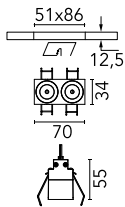

## Light Shadow Fixed No Trim 2 Spots Optic Flood

03.9208.14A - Black/Gold

Recessed integrated luminaire with 2 LED lighting spots. Remote power supply included (220-240V).

### Physical

<b>Color</b>	Black/Gold
<b>Orientation</b>	Fixed
<b>Recessed depth (mm)</b>	150
<b>Weight (kg)</b>	0.25
<b>Length (mm)</b>	70