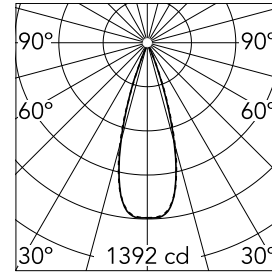

Light Shadow Fixed No Trim 2 Spots Optic Flood

03.9205.40A - White/White

Recessed integrated luminaire with 2 LED lighting spots. Remote power supply included (220-240V).

Main specifications

Number of heads	1	Net lumen (lm)	447
Lamp category	LED	Mountings	Ceiling recessed
Power (W)	5.4W	Environment	Indoor dry location
CCT (K)	2700K		
CRI	90		

Optical

Lighting type	Direct
LED type	Power LED
Light distribution	Symmetric
Optical type	Flood
Beam angle (°)	33
Beam angle C90-270 (°)	33

Beam Angle: 33°		
h(m)	E(lx)	D(m)
1	1392	0.59
2	348	1.18
3	155	1.78
4	87	2.37
5	56	2.96

Luminous flux luminaire
447 lm (EXTREME CUT OFF)

Electrical

Frequency (Hz)	50/60	Insulation class	II
Voltage (V)	220.00		
Dimmable	No		
Driver	Remote included		
Emergency	Without		

Physical

Color	White/White
Orientation	Fixed
Recessed depth (mm)	150
Weight (kg)	0.25
Length (mm)	70