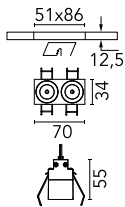

Light Shadow Fixed No Trim 2 Spots Optic Flood

03.9205.40A - White/White

Recessed integrated luminaire with 2 LED lighting spots. Remote power supply included (220-240V).

Main specifications

Number of heads	1	Net lumen (lm)	447
Lamp category	LED	Mountings	Ceiling recessed
Power (W)	5.4W	Environment	Indoor dry location
CCT (K)	2700K		
CRI	90		

Optical

Lighting type	Direct
LED type	Power LED
Light distribution	Symmetric
Optical type	Flood
Beam angle (°)	33
Beam angle C90-270 (°)	33

Beam Angle: 33°		
h(m)	E(lx)	D(m)
1	1392	0.59
2	348	1.18
3	155	1.78
4	87	2.37
5	56	2.96

Luminous flux luminaire
447 lm (EXTREME CUT OFF)

Electrical

Frequency (Hz)	50/60	Insulation class	II
Voltage (V)	220.00		
Dimmable	No		
Driver	Remote included		
Emergency	Without		

Physical

Color	White/White
Orientation	Fixed
Recessed depth (mm)	150
Weight (kg)	0.25
Length (mm)	70