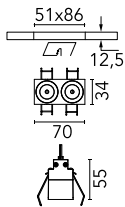

Light Shadow Fixed No Trim 2 Spots Optic Flood

■ □ 03.9205.14A - Black/White

Recessed integrated luminaire with 2 LED lighting spots. Remote power supply included (220-240V).

Main specifications

Number of heads	1	Net lumen (lm)	447
Lamp category	LED	Mountings	Ceiling recessed
Power (W)	5.4W	Environment	Indoor
CCT (K)	2700K		
CRI	90		

Optical

Lighting type	Direct
LED type	Power LED
Light distribution	Symmetric
Optical type	Flood
Beam angle (°)	33
Beam angle C90-270 (°)	33

Beam Angle: 33°		
h(m)	E(lx)	D(m)
1	1392	0.59
2	348	1.18
3	155	1.78
4	87	2.37
5	56	2.96

Luminous flux luminaire
447 lm (EXTREME CUT OFF)

Electrical

Frequency (Hz)	50/60	Emergency	Without
Voltage (V)	220.00	Insulation class	II
Dimmable	No		
Driver	Remote		
Driver type	Electronic		

Physical

Color	Black/White
Orientation	Fixed
Recessed depth (mm)	150
Weight (kg)	0.25
Length (mm)	70