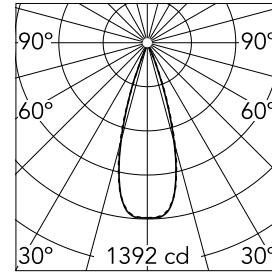

Light Shadow Fixed No Trim 2 Spots Optic Flood

■ □ 03.9205.14A - Black/White

Recessed integrated luminaire with 2 LED lighting spots. Remote power supply included (220-240V).

Main specifications

Number of heads	1	Net lumen (lm)	447
Lamp category	LED	Mountings	Ceiling recessed
Power (W)	5.4W	Environment	Indoor
CCT (K)	2700K		
CRI	90		

Optical

Lighting type	Direct
LED type	Power LED
Light distribution	Symmetric
Optical type	Flood
Beam angle (°)	33
Beam angle C90-270 (°)	33

Beam Angle: 33°		
h(m)	E(lx)	D(m)
1	1392	0.59
2	348	1.18
3	155	1.78
4	87	2.37
5	56	2.96

Luminous flux luminaire
447 lm (EXTREME CUT OFF)

Electrical

Frequency (Hz)	50/60	Emergency	Without
Voltage (V)	220.00	Insulation class	II
Dimmable	No		
Driver	Remote		
Driver type	Electronic		

Physical

Color	Black/White
Orientation	Fixed
Recessed depth (mm)	150
Weight (kg)	0.25
Length (mm)	70