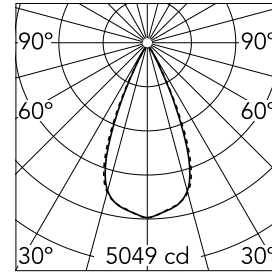

Light Shadow Fixed No Trim 12 Spots Optic Wide Flood

03.8381.40A - White/Gold

Recessed integrated luminaire with 12 LED lighting spots. Remote power supply included (220-240V).

Main specifications

Number of heads	1	Net lumen (lm)	2742
Lamp category	LED	Mountings	Ceiling recessed
Power (W)	32.4W	Environment	Indoor dry location
CCT (K)	3000K		
CRI	90		

Optical

Lighting type	Direct
LED type	Power LED
Light distribution	Symmetric
Optical type	Wide flood
Beam angle (°)	46
Beam angle C90-270 (°)	46

Beam Angle:	46°	
h(m)	E(lx)	D(m)
1	5049	0.84
2	1262	1.69
3	561	2.53
4	316	3.38
5	202	4.22

Luminous flux luminaire
2742 lm (EXTREME CUT OFF)

Electrical

Frequency (Hz)	50/60	Insulation class	II
Voltage (V)	220.00		
Dimmable	No		
Driver	Remote included		
Emergency	Without		

Physical

Color	White/Gold
Orientation	Fixed
Recessed depth (mm)	75
Weight (kg)	0.66
Length (mm)	420